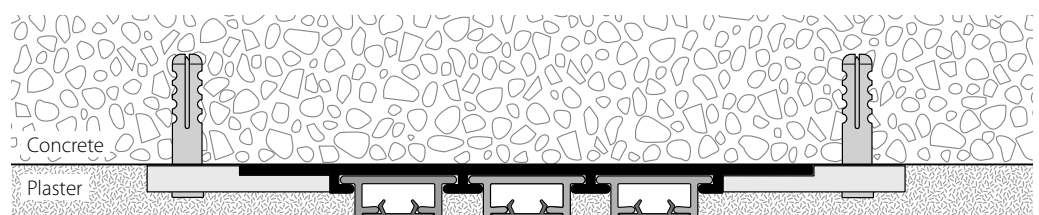

Curtain profile for embedding in plaster with "maxi" channel, VS57 standard

HM-20600 / GP3

94,8 mm
15 mm 64,8 mm 15 mm
26,5 mm 20,9 mm 20,9 mm 26,5 mm
8,4 mm 4,6 mm

Panel curtain profile system, up to 3 tracks can be freely selected, complete with profile, plaster protective strip and treated with primer for embedding in plaster.

Profili. Profil.

Aluminium, white, RAL 9016

Stock lengths of 4 m and 6 m

"maxi" accessories

Installation accessories

Services

Made-to-measure including opening/insert, complete with inserted plaster strip

This profile cannot be bent, but can be mitred

Raw aluminium base plate, treated with primer

Installation

Recommendation: Position an installation clip every 40-50 cm

Article description

Order no.

**Curtain profile system, 3-channel
with "maxi" channel**

20613.20.AP

Flush panel curtain system for embedding
in plaster, white, RAL 9016, pre-assembled
with primer, profile and cover strip inserted.

Stock lengths of 4 m and 6 m

Made-to-measure + 20%

Ceiling clip MP-190 black
30 x 16 mm oval hole