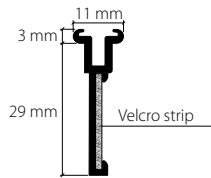

Curtain profile for embedding in plaster with "maxi" channel, VS57 standard

HM-20600 / GP3

94,8 mm
15 mm 64,8 mm 15 mm
26,5 mm 20,9 mm 20,9 mm 26,5 mm
8,4 mm 4,6 mm

Panel curtain profile system, up to 3 tracks can be freely selected, complete with profile, plaster protective strip and treated with primer for embedding in plaster.

Raw aluminium base plate, treated with primer

Installation

Recommendation: Position an installation clip every 40-50 cm

Article description

Order no.

**Curtain profile system, 3-channel
with "maxi" channel**

20613.20.AP

Flush panel curtain system for embedding
in plaster, white, RAL 9016, pre-assembled
with primer, profile and cover strip inserted.

Stock lengths of 4 m and 6 m

Made-to-measure + 20%

Ceiling clip MP-190 black
30 x 16 mm oval hole

21604.20

Stock lengths of 3 m

Made-to-measure + 20%

Side cap, white plastic, for carrier
with eyelet for sliding rod

21618.20

Flat profile 30 x 5 mm

Aluminium, natural anodised

21696.10