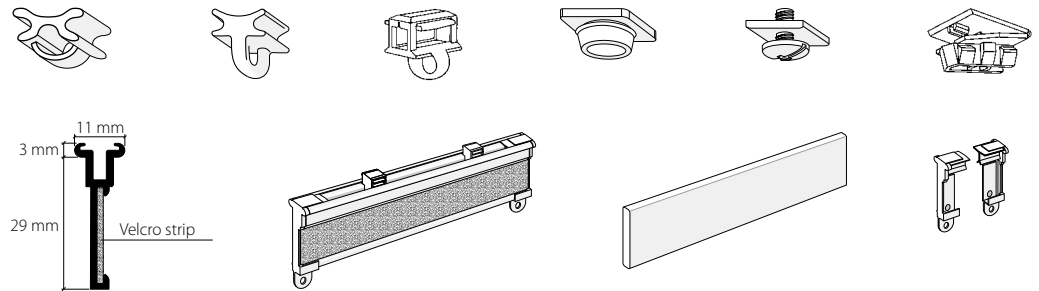

Curtain profile for embedding in plaster with "maxi" channel, VS57 standard

HM-20600 / GP3

94,8 mm
15 mm 64,8 mm 15 mm
26,5 mm 20,9 mm 20,9 mm 26,5 mm
8,4 mm 4,6 mm

Panel curtain profile system, up to 3 tracks can be freely selected, complete with profile, plaster protective strip and treated with primer for embedding in plaster.

Profili. Profil.

Aluminium, white, RAL 9016

Stock lengths of 4 m and 6 m

"maxi" accessories

Installation accessories

Services

Made-to-measure including opening/insert, complete with inserted plaster strip

This profile cannot be bent, but can be mitred

Raw aluminium base plate, treated with primer

Installation

Recommendation: Position an installation clip every 40-50 cm

Article description

Order no.

**Curtain profile system, 3-channel
with "maxi" channel**

20613.20.AP

Flush panel curtain system for embedding
in plaster, white, RAL 9016, pre-assembled
with primer, profile and cover strip inserted.

Stock lengths of 4 m and 6 m

Made-to-measure + 20%

Ceiling clip MP-190 black
30 x 16 mm oval hole