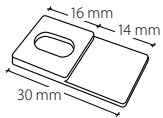

Curtain profile for embedding in plaster with "maxi" channel, VS57 standard

HM-20600 / GP3

94,8 mm
15 mm 64,8 mm 15 mm
26,5 mm 20,9 mm 20,9 mm 26,5 mm
8,4 mm 4,6 mm

Panel curtain profile system, up to 3 tracks can be freely selected, complete with profile, plaster protective strip and treated with primer for embedding in plaster.

Profili. Profil.

Aluminium, white, RAL 9016

Stock lengths of 4 m and 6 m

"maxi" accessories

Installation accessories

Services

Made-to-measure including opening/insert, complete with inserted plaster strip

This profile cannot be bent, but can be mitred

Raw aluminium base plate, treated with primer

Installation

Recommendation: Position an installation clip every 40-50 cm

Article description

Order no.

**Curtain profile system, 3-channel
with "maxi" channel**

20613.20.AP

Flush panel curtain system for embedding
in plaster, white, RAL 9016, pre-assembled
with primer, profile and cover strip inserted.

Stock lengths of 4 m and 6 m

Made-to-measure + 20%

Ceiling clip MP-190 black
30 x 16 mm oval hole