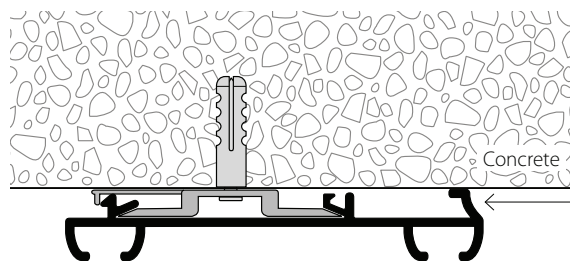

2-channel curtain profile with "maxi" channel, VS57 standard

Aluminium, white, RAL 9016

Stock lengths of 4 m and 6 m

"maxi" accessories

Installation accessories

Services

Made-to-measure including opening and mitre

This profile cannot be bent

Opening / glider entry is only possible with "midi" punch head.

Installation

Caution: pay attention to profile position

Higher profile side = Room side

Installation of clamping bolt

Fixings approx. every 40-50 cm

Article description

Order no.

"maxi" 2-channel curtain profile
for installation with clamping bolt

Aluminium, white, RAL 9016

Other colours on
request

20228.20

Stock lengths of 4 m and 6 m

Made-to-measure + 20%

Installation of clamping bolt, white plastic
for profiles 20219, 20228

21039.20

Profile connector V20, spring steel
for profiles 20219, 20228

21028

**Side cap S20228**

Plastic, white

21024.20