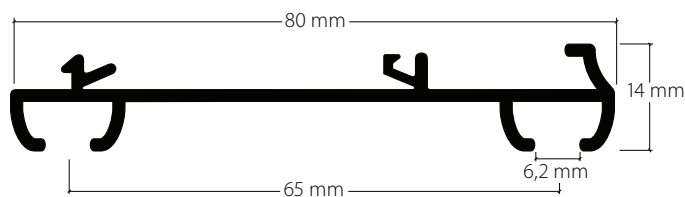

2-channel curtain profile with "maxi" channel, VS57 standard

Aluminium, white, RAL 9016

Stock lengths of 4 m and 6 m

"maxi" accessories

Installation accessories

Services

Made-to-measure including opening and mitre

This profile cannot be bent

Opening / glider entry is only possible with "midi" punch head.

Installation

Caution: pay attention to profile position

Higher profile side = Room side

Installation of clamping bolt

Fixings approx. every 40-50 cm

Article description

Order no.

"maxi" 2-channel curtain profile
for installation with clamping bolt

Aluminium, white, RAL 9016

Other colours on
request

20228.20

Stock lengths of 4 m and 6 m

Made-to-measure + 20%

Installation of clamping bolt, white plastic
for profiles 20219, 20228

21039.20

Profile connector V20, spring steel
for profiles 20219, 20228

21028

**Side cap S20228**

Plastic, white

21024.20