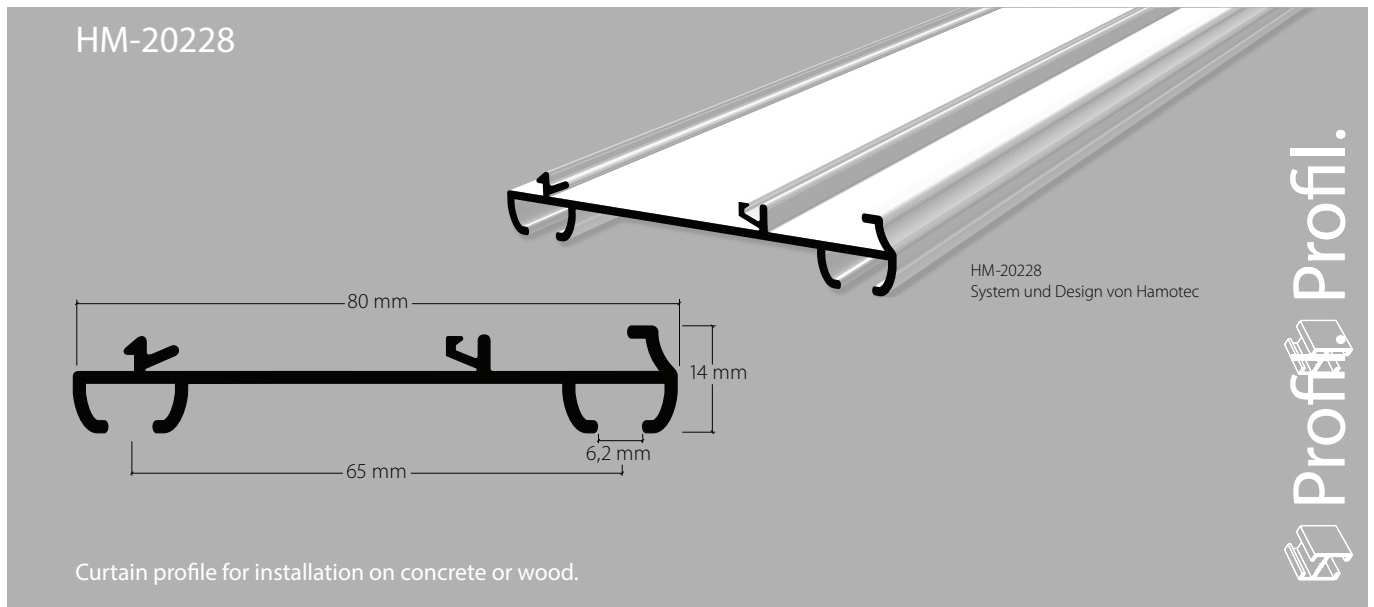

2-channel curtain profile with "maxi" channel, VS57 standard

Aluminium, white, RAL 9016

Stock lengths of 4 m and 6 m

"maxi" accessories

Installation accessories

Services

Made-to-measure including opening and mitre

This profile cannot be bent

Opening / glider entry is only possible with "midi" punch head.

Installation

Caution: pay attention to profile position

Higher profile side = Room side

Installation of clamping bolt

Fixings approx. every 40-50 cm

Article description

Order no.

"maxi" 2-channel curtain profile
for installation with clamping bolt

Aluminium, white, RAL 9016

Other colours on
request

20228.20

Stock lengths of 4 m and 6 m