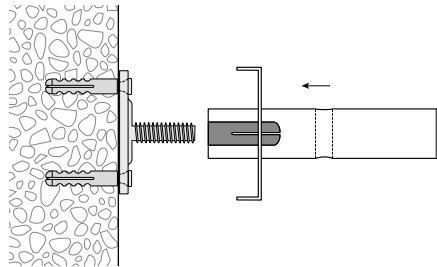

This profile cannot be bent, but can be mitred.

Installation

Clamping bolt

Clip

Fixings approx. every 40-50 cm

Wall installation with Rail-Line bracket

Article description	Order no.
---------------------	-----------

Panel curtain profile system with "maxi" channel, 3-channel

Aluminium, natural anodised

20803.10

Aluminium, white, RAL 9016

20803.20

Stock lengths of 4 m and 6 m

Made-to-measure + 20%

Side cap S20803/S20805
for panel curtain rail HM-20803/20805

Plastic, grey

21030.14

Plastic, white

21030.20

Installation of clamping bolt, white plastic
for panel curtain rails HM-20803/813

21031.20

Installation clip, metal
for panel curtain rails HM-20803/813

21033

Profile connector, metal
for panel curtain rails HM-20803/813

21018

Article description

Order no.

Rail-Line wall bracket, aluminium, undrilled
including bracket cap, wall cover, installation plate,
brass sleeve, fully assembled