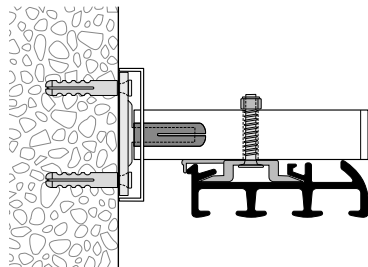

This profile cannot be bent, but can be mitred.

Installation

Clamping bolt

Clip

Fixings approx. every 40-50 cm

Wall installation with Rail-Line bracket

Article description	Order no.
---------------------	-----------

Panel curtain profile system with "maxi" channel, 3-channel

Aluminium, natural anodised

20803.10

Aluminium, white, RAL 9016

20803.20

Stock lengths of 4 m and 6 m

Made-to-measure + 20%

Side cap S20803/S20805
for panel curtain rail HM-20803/20805

Plastic, grey

21030.14

Plastic, white

21030.20

Installation of clamping bolt, white plastic
for panel curtain rails HM-20803/813

21031.20

Installation clip, metal
for panel curtain rails HM-20803/813

21033

Profile connector, metal
for panel curtain rails HM-20803/813

21018

Article description

Order no.

Rail-Line wall bracket, aluminium, undrilled
including bracket cap, wall cover, installation plate,
brass sleeve, fully assembled