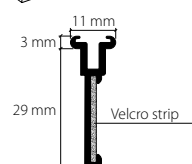

Plastic, grey

21030.14

Plastic, white

21030.20

Installation of clamping bolt, white plastic
for panel curtain rails HM-20803/813

21031.20

Installation clip, metal
for panel curtain rails HM-20803/813

21033

Profile connector, metal
for panel curtain rails HM-20803/813

21018

Article description

Order no.

Rail-Line wall bracket, aluminium, undrilled
including bracket cap, wall cover, installation plate,
brass sleeve, fully assembled

Projection up to

Matt aluminium	7 cm	21431.12
	10 cm	21432.12
	15 cm	21434.12
Aluminium, white	7 cm	21431.20
	10 cm	21432.20
	15 cm	21434.20

Carrier, aluminium, white
with hook strip on piping
for Hamotec-Line panel curtain system

21604.20

Stock lengths of 3 m

Made-to-measure + 20%

**Side cap, white plastic
for panel carrier**
with eyelet for sliding rod

21618.20

**Flat profile 30 x 5 mm**

Aluminium, natural anodised

21696.10