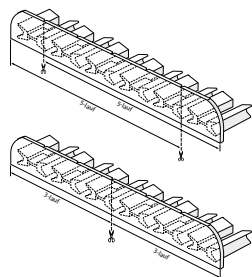

This profile cannot be bent, but can be mitred.

Installation

Clamping bolt

Clip

Fixings approx. every 40-50 cm

Wall installation with Rail-Line bracket

Article description	Order no.
---------------------	-----------

Panel curtain profile system with "maxi" channel, 3-channel

Aluminium, natural anodised

20803.10

Aluminium, white, RAL 9016

20803.20

Stock lengths of 4 m and 6 m

Made-to-measure + 20%

Side cap S20803/S20805
for panel curtain rail HM-20803/20805

Plastic, grey

21030.14

Plastic, white

21030.20

Installation of clamping bolt, white plastic
for panel curtain rails HM-20803/813

21031.20

Installation clip, metal
for panel curtain rails HM-20803/813

21033

Profile connector, metal
for panel curtain rails HM-20803/813

21018

Article description

Order no.

Rail-Line wall bracket, aluminium, undrilled
including bracket cap, wall cover, installation plate,
brass sleeve, fully assembled