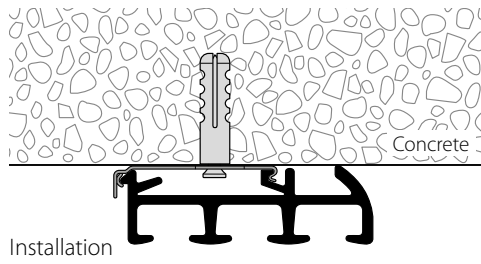

This profile cannot be bent, but can be mitred.

Installation

Clamping bolt

Clip

Fixings approx. every 40-50 cm

Wall installation with Rail-Line bracket

Article description	Order no.
---------------------	-----------