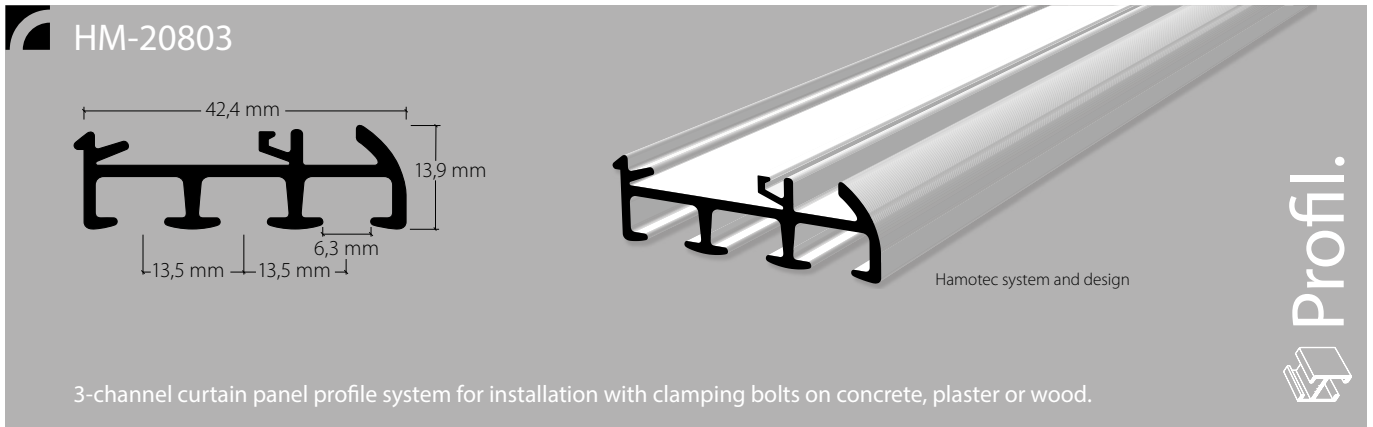

Panel curtain profile system with "maxi" channel, 3-channel

Aluminium, natural anodised

Aluminium, white, RAL 9016

Stock lengths of 4 m and 6 m

"maxi" accessories

Installation accessories

Services

Made-to-measure including opening/insert

This profile cannot be bent, but can be mitred.

Installation

Clamping bolt

Clip

Fixings approx. every 40-50 cm

Wall installation with Rail-Line bracket

Article description	Order no.
---------------------	-----------