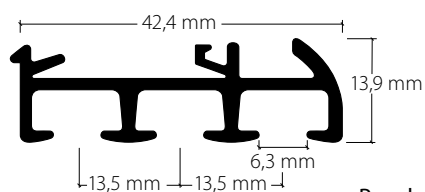

Panel curtain profile system with "maxi" channel, 3-channel

Aluminium, natural anodised

Aluminium, white, RAL 9016

Stock lengths of 4 m and 6 m

"maxi" accessories

Installation accessories

Services

Made-to-measure including opening/insert

This profile cannot be bent, but can be mitred.

Installation

Clamping bolt

Clip

Fixings approx. every 40-50 cm

Wall installation with Rail-Line bracket

Article description	Order no.
---------------------	-----------

Panel curtain profile system with "maxi" channel, 3-channel

Aluminium, natural anodised

20803.10

Aluminium, white, RAL 9016

20803.20

Stock lengths of 4 m and 6 m

Made-to-measure + 20%

Side cap S20803/S20805
for panel curtain rail HM-20803/20805