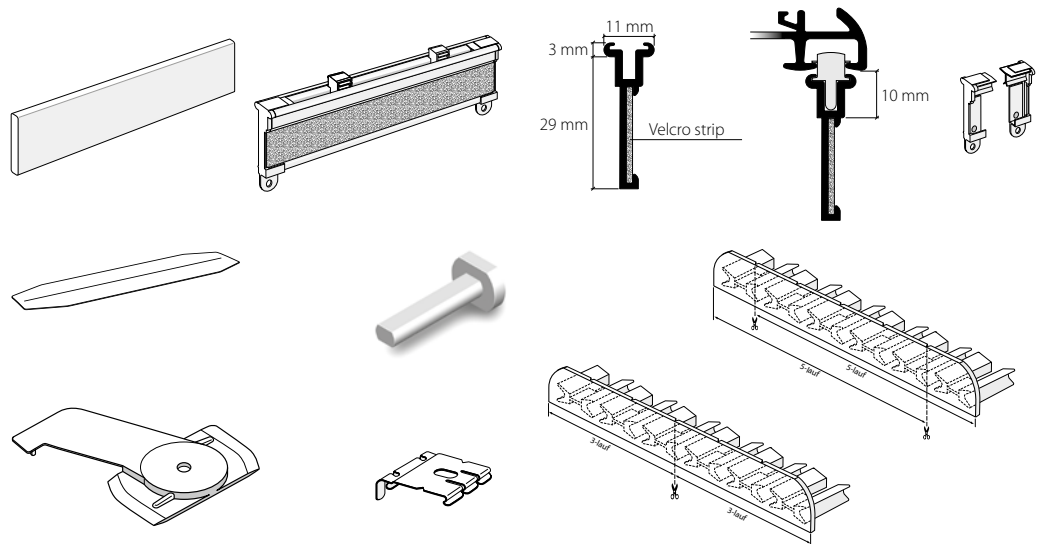

Panel curtain profile system with "maxi" channel, 3-channel

Aluminium, natural anodised

Aluminium, white, RAL 9016

Stock lengths of 4 m and 6 m

"maxi" accessories

Installation accessories

Services

Made-to-measure including opening/insert

This profile cannot be bent, but can be mitred.

Installation

Clamping bolt

Clip

Fixings approx. every 40-50 cm

Wall installation with Rail-Line bracket

Article description	Order no.
---------------------	-----------

Panel curtain profile system with "maxi" channel, 3-channel

Aluminium, natural anodised

20803.10

Aluminium, white, RAL 9016

20803.20

Stock lengths of 4 m and 6 m

Made-to-measure + 20%

Side cap S20803/S20805
for panel curtain rail HM-20803/20805

Profile connector, metal
for panel curtain rails HM-20803/813

21018

Article description

Order no.

Rail-Line wall bracket, aluminium, undrilled
including bracket cap, wall cover, installation plate,
brass sleeve, fully assembled