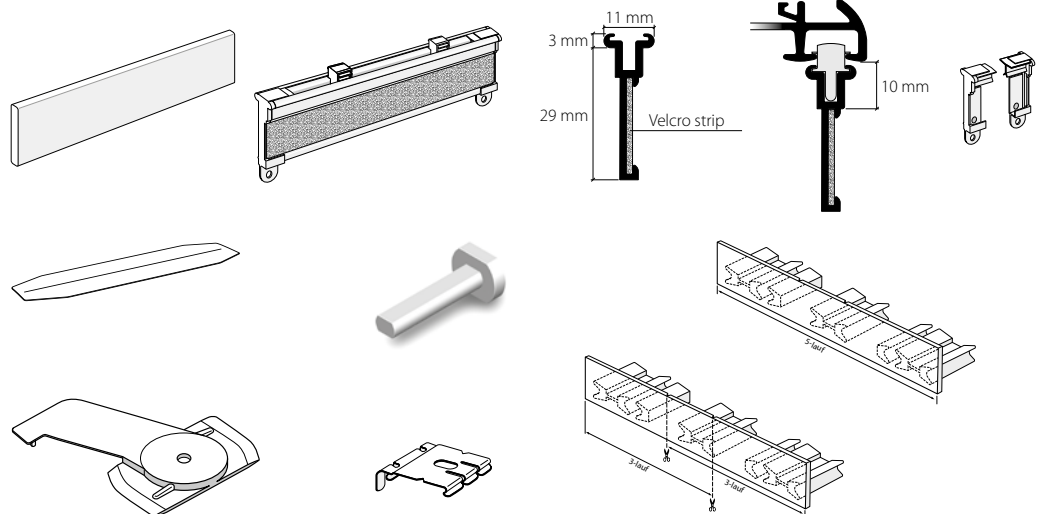

Panel curtain profile system with "maxi" channel, 3-channel

Aluminium, natural anodised

Aluminium, white, RAL 9016

Stock lengths of 4 m and 6 m

"maxi" accessories

Installation accessories

Services

Made-to-measure including opening/insert

This profile cannot be bent, but can be mitred.

Installation

Clamping bolt

Clip

Fixings approx. every 40-50 cm

Wall installation with Rail-Line bracket

Article description	Order no.
---------------------	-----------

Panel curtain profile system with "maxi" channel, 3-channel

Aluminium, natural anodised 20813.10

Aluminium, white, RAL 9016 20813.20

Stock lengths of 4 m and 6 m

Made-to-measure + 20%

Side cap S20813/S20815
for panel curtain rail HM-20813/20815

Profile connector, metal 21018
for panel curtain rails HM-20803/813

Article description

Order no.

Rail-Line wall bracket, aluminium, undrilled
including bracket cap, wall cover, installation plate,
brass sleeve, fully assembled