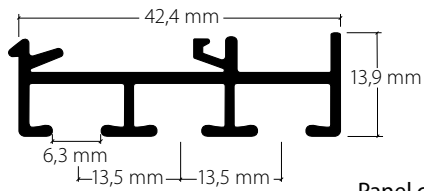

Panel curtain profile system with "maxi" channel, 3-channel

Aluminium, natural anodised

Aluminium, white, RAL 9016

Stock lengths of 4 m and 6 m

"maxi" accessories

Installation accessories

Services

Made-to-measure including opening/insert

This profile cannot be bent, but can be mitred.

Installation

Clamping bolt

Clip

Fixings approx. every 40-50 cm

Wall installation with Rail-Line bracket

Article description	Order no.
---------------------	-----------

Panel curtain profile system with "maxi" channel, 3-channel

Aluminium, natural anodised 20813.10

Aluminium, white, RAL 9016 20813.20

Stock lengths of 4 m and 6 m

Made-to-measure + 20%

Side cap S20813/S20815
for panel curtain rail HM-20813/20815

Aluminium, white, RAL 9016

21696.20

Stock lengths of 3 m

Made-to-measure + 20%

	Article description	Order no.
	Carrier, aluminium, white, fully assembled	21651.20
	with side cap 21618.20	21653.20
	made-to-measure	21655.20
	(from 80 cm with 3 Clic gliders)	21657.20
		21659.20
		21661.20
		21663.20
		21665.20
	21667.20	
	21669.20	
	21671.20	
	Carrier, aluminium, white, fully assembled	21634.20
	including flat profile 30 x 5 mm white	21635.20
	made-to-measure	21636.20
	(from 80 cm with 3 Clic gliders)	21637.20
	for the Hamotec panel curtain system	21638.20
		21639.20
		21640.20
		21641.20
		21642.20
		21643.20
		21644.20