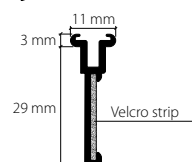

Plastic, grey 21034.14

Plastic, white 21034.20

Installation of clamping bolt, white plastic 21031.20
for panel curtain rails HM-20803/813

Installation clip, metal 21033
for panel curtain rails HM-20803/813

Profile connector, metal 21018
for panel curtain rails HM-20803/813

Article description

Order no.

Rail-Line wall bracket, aluminium, undrilled
including bracket cap, wall cover, installation plate,
brass sleeve, fully assembled

Projection up to

Matt aluminium	7 cm	21431.12
	10 cm	21432.12
	15 cm	21434.12
Aluminium, white	7 cm	21431.20
	10 cm	21432.20
	15 cm	21434.20

Carrier, aluminium, white
with hook strip on piping
for Hamotec-Line panel curtain system

21604.20

Stock lengths of 3 m

Made-to-measure + 20%

**Side cap, white plastic
for panel carrier**
with eyelet for sliding rod

21618.20

**Flat profile 30 x 5 mm**

Aluminium, natural anodised

21696.10