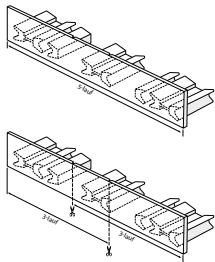

This profile cannot be bent, but can be mitred.

Installation

Clamping bolt

Clip

Fixings approx. every 40-50 cm

Wall installation with Rail-Line bracket

Article description	Order no.
---------------------	-----------

Panel curtain profile system with "maxi" channel, 3-channel

Aluminium, natural anodised 20813.10

Aluminium, white, RAL 9016 20813.20

Stock lengths of 4 m and 6 m

Made-to-measure + 20%

Side cap S20813/S20815
for panel curtain rail HM-20813/20815

Plastic, grey 21034.14

Plastic, white 21034.20

Installation of clamping bolt, white plastic 21031.20
for panel curtain rails HM-20803/813

Installation clip, metal 21033
for panel curtain rails HM-20803/813

Profile connector, metal 21018
for panel curtain rails HM-20803/813

Article description

Order no.

Rail-Line wall bracket, aluminium, undrilled
including bracket cap, wall cover, installation plate,
brass sleeve, fully assembled