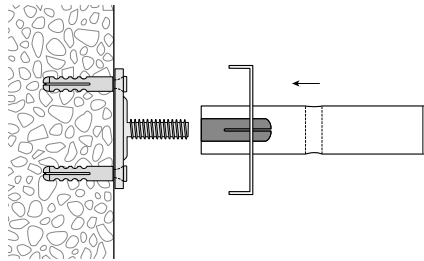

This profile cannot be bent, but can be mitred.

Installation

Clamping bolt

Clip

Fixings approx. every 40-50 cm

Wall installation with Rail-Line bracket

Article description	Order no.
---------------------	-----------

Panel curtain profile system with "maxi" channel, 3-channel

Aluminium, natural anodised 20813.10

Aluminium, white, RAL 9016 20813.20

Stock lengths of 4 m and 6 m

Made-to-measure + 20%

Side cap S20813/S20815
for panel curtain rail HM-20813/20815

Plastic, grey 21034.14

Plastic, white 21034.20

Installation of clamping bolt, white plastic 21031.20
for panel curtain rails HM-20803/813

Installation clip, metal 21033
for panel curtain rails HM-20803/813

Profile connector, metal 21018
for panel curtain rails HM-20803/813

Article description

Order no.

Rail-Line wall bracket, aluminium, undrilled
including bracket cap, wall cover, installation plate,
brass sleeve, fully assembled