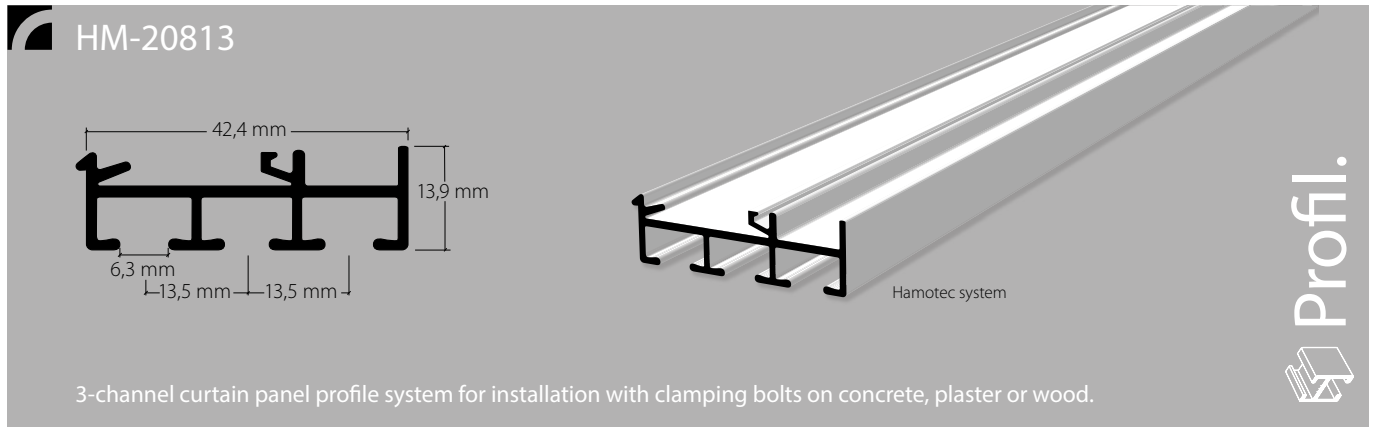

Panel curtain profile system with "maxi" channel, 3-channel

Aluminium, natural anodised

Aluminium, white, RAL 9016

Stock lengths of 4 m and 6 m

"maxi" accessories

Installation accessories

Services

Made-to-measure including opening/insert

This profile cannot be bent, but can be mitred.

Installation

Clamping bolt

Clip

Fixings approx. every 40-50 cm

Wall installation with Rail-Line bracket

Article description	Order no.
---------------------	-----------