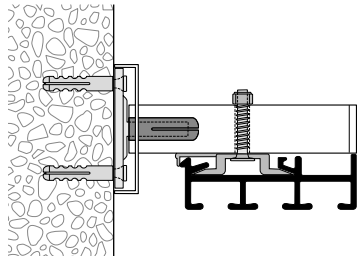

This profile cannot be bent, but can be mitred.

Installation

Clamping bolt

Clip

Fixings approx. every 40-50 cm

Wall installation with Rail-Line bracket

Article description	Order no.
---------------------	-----------

Panel curtain profile system with "maxi" channel, 3-channel

Aluminium, natural anodised 20813.10

Aluminium, white, RAL 9016 20813.20

Stock lengths of 4 m and 6 m

Made-to-measure + 20%

Side cap S20813/S20815
for panel curtain rail HM-20813/20815

Plastic, grey 21034.14

Plastic, white 21034.20

Installation of clamping bolt, white plastic 21031.20
for panel curtain rails HM-20803/813

Installation clip, metal 21033
for panel curtain rails HM-20803/813

Profile connector, metal 21018
for panel curtain rails HM-20803/813

Article description

Order no.

Rail-Line wall bracket, aluminium, undrilled
including bracket cap, wall cover, installation plate,
brass sleeve, fully assembled