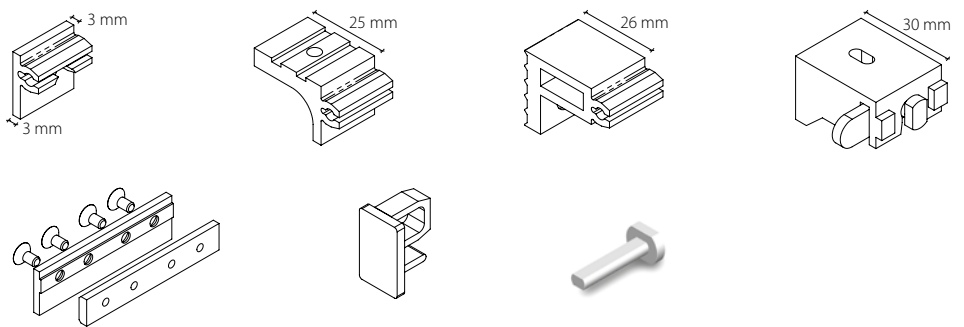

Curtain and picture profile with various installation options.

Aluminium, natural anodised

Aluminium, white, RAL 9016

Stock lengths of 6 m

"maxi" accessories

Installation accessories

Services

Made-to-measure including opening

Installation instructions, see next page

Installation

Wall installation with Rail-Line bracket

Fixings approx. every 40 cm

| | Article description | Order no. |
|---|--|---------------------------------|
|  | <p>Curtain profile and picture rail with "maxi"/"sixo" channel</p> <p>Aluminium, natural anodised</p> <p>Aluminium, white, RAL 9016</p> | <p>20300.10</p> <p>20300.20</p> |
|  | <p>Stock lengths of 6 m</p> | <p>Made-to-measure + 20%</p> |
|  | <p>Wall installation clip 3 mm</p> <p>Plastic, white</p> | <p>21303.20</p> |
|  | <p>Ceiling bracket 25 mm</p> <p>Plastic, white</p> | <p>21304.20</p> |
|  | <p>Wall installation bracket 26 mm</p> <p>Plastic, white</p> | <p>21305.20</p> |
|  | <p>Universal installation bracket 30 mm</p> <p>Plastic, white</p> | <p>21302.20</p> |
|  | <p>Profile connector V300, 70 mm</p> <p>Plastic, white</p> | <p>21309.20</p> |
|  | <p>Side cap S20300</p> <p>Plastic, grey</p> | <p>21308.14</p> |
| | <p>Plastic, white</p> | <p>21308.20</p> |
|  | <p>Eyelet roller with shaft</p> | <p>25287</p> |
|  | <p>Eyelet roller with rotatable eyelet</p> | <p>25288</p> |