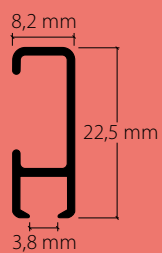

HAMOTEC

Curtain profile and picture rail systems
for ceiling and wall installation

5

Profil.

Curtain profile and picture rail systems for ceiling and wall installation

HM-20180 «mini»
Seite / page 1

HM-20190 «mini»
Seite / page 7

HM-20300 «maxi» / «sixo»
Seite / page 9

Profil.

Curtain profile and picture rail with "mini" channel for wall and ceiling installation

Aluminium, natural anodised

Aluminium, white, RAL 9016

Stock lengths of 6 m

| | Article description | Order no. |
|---|---|-----------------------|
|  | "mini" picture rail and curtain profile Aluminium, natural anodised | 20180.10 |
| | Aluminium, white, RAL 9016 | 20180.20 |
|  | Stock lengths of 6 m | Made-to-measure + 20% |
|  | Profile connector V80 | 21085 |
|  | Side cap S20180 | |
| | Plastic, grey | 21088.14 |
| | Plastic, white | 21088.20 |
|  | Wall clip, white plastic | 21081.20 |
|  | Ceiling bracket, white plastic | 21082.20 |
|  | Universal bracket for ceiling or wall installation, white plastic | 21083.20 |
| | 30 mm | |
|  | Universal bracket for ceiling or wall installation, white plastic | 21084.20 |
| | 55 mm | |
|  | Corner connection | |
| | Plastic, grey | 21087.14 |
| | Plastic, white | 21087.20 |

| | Article description | Order no. |
|---|---|--------------|
|  | Perlon picture cord, Ø 2 mm with twister glider, 150 cm | 21104 |
|  | Picture set, max. 10 kg load-bearing capacity Length 150 cm | 21100 |
|  | Picture set with white polyester cord with adjustment wheel, 4 hooks and 3 m picture cord, maximum load-bearing capacity 15 kg | 21090 |