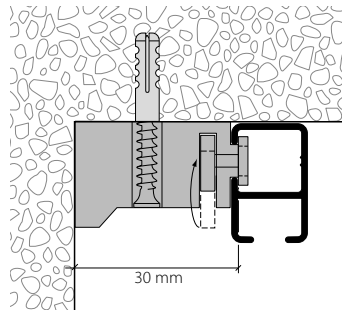

**Picture hook**
galvanised steel

21093

**Adjustment wheel / adjustment screw, galvanised**

Only use with polyester cord

21095.41

**Picture cord Ø 2 mm, white polyester**

500 m rolls

21096.20

Curtain and picture profile with various installation options.

Aluminium, natural anodised

Aluminium, white, RAL 9016

Stock lengths of 6 m

"maxi" accessories

Installation accessories

Services

Made-to-measure including opening

Installation instructions, see next page

Installation

Wall installation with Rail-Line bracket

Fixings approx. every 40 cm

| | Article description | Order no. |
|---|--|---------------------------------|
|  | <p>Curtain profile and picture rail with "maxi"/"sixo" channel</p> <p>Aluminium, natural anodised</p> <p>Aluminium, white, RAL 9016</p> | <p>20300.10</p> <p>20300.20</p> |
|  | <p>Stock lengths of 6 m</p> | <p>Made-to-measure + 20%</p> |
|  | <p>Wall installation clip 3 mm</p> <p>Plastic, white</p> | <p>21303.20</p> |
|  | <p>Ceiling bracket 25 mm</p> <p>Plastic, white</p> | <p>21304.20</p> |
|  | <p>Wall installation bracket 26 mm</p> <p>Plastic, white</p> | <p>21305.20</p> |
|  | <p>Universal installation bracket 30 mm</p> <p>Plastic, white</p> | <p>21302.20</p> |
|  | <p>Profile connector V300, 70 mm</p> <p>Plastic, white</p> | <p>21309.20</p> |
|  | <p>Side cap S20300</p> <p>Plastic, grey</p> | <p>21308.14</p> |
| | <p>Plastic, white</p> | <p>21308.20</p> |
|  | <p>Eyelet roller with shaft</p> | <p>25287</p> |
|  | <p>Eyelet roller with rotatable eyelet</p> | <p>25288</p> |