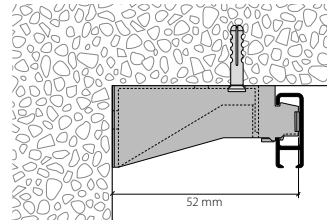

"mini" accessories

Installation accessories

Services

Curved designs, made-to-measure including opening/insert

Bending service

View is always from above with the channel below

Radii: from 100 mm
90° angle or angle of your choice

Non-standard radii and angles as per sketch

Installation instructions, see next page

Installation

Ceiling and wall installation

Fixings approx. every 40-50 cm

Wall installation with Rail-Line bracket

Fixings approx. every 30-40 cm

| | Article description | Order no. |
|---|---|-----------------------|
|  | "mini" picture rail and curtain profile Aluminium, natural anodised | 20180.10 |
| | Aluminium, white, RAL 9016 | 20180.20 |
|  | Stock lengths of 6 m | Made-to-measure + 20% |
|  | Profile connector V80 | 21085 |
|  | Side cap S20180 | |
| | Plastic, grey | 21088.14 |
| | Plastic, white | 21088.20 |
|  | Wall clip, white plastic | 21081.20 |
|  | Ceiling bracket, white plastic | 21082.20 |
|  | Universal bracket for ceiling or wall installation, white plastic | 21083.20 |
| | 30 mm | |
|  | Universal bracket for ceiling or wall installation, white plastic | 21084.20 |
| | 55 mm | |
|  | Corner connection | |
| | Plastic, grey | 21087.14 |
| | Plastic, white | 21087.20 |