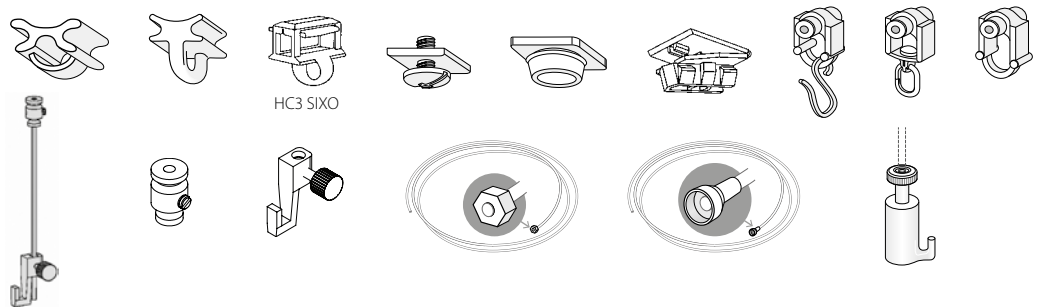

Curtain and picture profile with various installation options.

Aluminium, natural anodised

Aluminium, white, RAL 9016

Stock lengths of 6 m

"maxi" accessories

Installation accessories

Services

Made-to-measure including opening

Installation instructions, see next page

Installation

Wall installation with Rail-Line bracket

Fixings approx. every 40 cm

| | Article description | Order no. |
|---|--|---------------------------------|
|  | <p>Curtain profile and picture rail with "maxi"/"sixo" channel</p> <p>Aluminium, natural anodised</p> <p>Aluminium, white, RAL 9016</p> | <p>20300.10</p> <p>20300.20</p> |
|  | <p>Stock lengths of 6 m</p> | <p>Made-to-measure + 20%</p> |
|  | <p>Wall installation clip 3 mm</p> <p>Plastic, white</p> | <p>21303.20</p> |
|  | <p>Ceiling bracket 25 mm</p> <p>Plastic, white</p> | <p>21304.20</p> |
|  | <p>Wall installation bracket 26 mm</p> <p>Plastic, white</p> | <p>21305.20</p> |
|  | <p>Universal installation bracket 30 mm</p> <p>Plastic, white</p> | <p>21302.20</p> |
|  | <p>Profile connector V300, 70 mm</p> <p>Plastic, white</p> | <p>21309.20</p> |
|  | <p>Side cap S20300</p> <p>Plastic, grey</p> | <p>21308.14</p> |
| | <p>Plastic, white</p> | <p>21308.20</p> |
|  | <p>Eyelet roller with shaft</p> | <p>25287</p> |
|  | <p>Eyelet roller with rotatable eyelet</p> | <p>25288</p> |