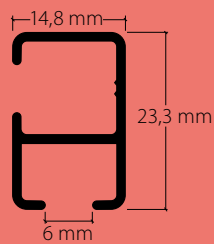

HAMOTEC

Curtain profile and picture rail systems
for ceiling and wall installation

5

Profil.

Curtain profile and picture rail systems for ceiling and wall installation

HM-20180 «mini»
Seite / page 1

HM-20190 «mini»
Seite / page 7

HM-20300 «maxi» / «sixo»
Seite / page 9

Profil.

Curtain profile and picture rail with "mini" channel for wall and ceiling installation

Aluminium, natural anodised

Aluminium, white, RAL 9016

Stock lengths of 6 m

| | Article description | Order no. |
|---|---|-----------------------|
|  | "mini" picture rail and curtain profile Aluminium, natural anodised | 20180.10 |
| | Aluminium, white, RAL 9016 | 20180.20 |
|  | Stock lengths of 6 m | Made-to-measure + 20% |
|  | Profile connector V80 | 21085 |
|  | Side cap S20180 | |
| | Plastic, grey | 21088.14 |
| | Plastic, white | 21088.20 |
|  | Wall clip, white plastic | 21081.20 |
|  | Ceiling bracket, white plastic | 21082.20 |
|  | Universal bracket for ceiling or wall installation, white plastic | 21083.20 |
| | 30 mm | |
|  | Universal bracket for ceiling or wall installation, white plastic | 21084.20 |
| | 55 mm | |
|  | Corner connection | |
| | Plastic, grey | 21087.14 |
| | Plastic, white | 21087.20 |

| | Article description | Order no. |
|---|---|--------------|
|  | Perlon picture cord, Ø 2 mm with twister glider, 150 cm | 21104 |
|  | Picture set, max. 10 kg load-bearing capacity Length 150 cm | 21100 |
|  | Picture set with white polyester cord with adjustment wheel, 4 hooks and 3 m picture cord, maximum load-bearing capacity 15 kg | 21090 |