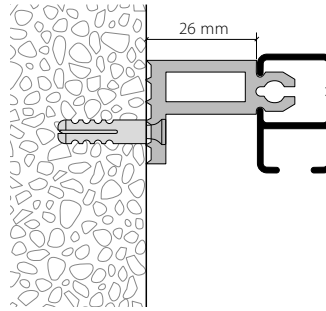

**Picture hook**
galvanised steel

21093

**Adjustment wheel / adjustment screw, galvanised**

Only use with polyester cord

21095.41

**Picture cord Ø 2 mm, white polyester**

500 m rolls

21096.20

Curtain and picture profile with various installation options.

Aluminium, natural anodised

Aluminium, white, RAL 9016

Stock lengths of 6 m

"maxi" accessories

Installation accessories

Services

Made-to-measure including opening

Installation instructions, see next page

Installation

Wall installation with Rail-Line bracket

Fixings approx. every 40 cm

| | Article description | Order no. |
|---|--|---------------------------------|
|  | <p>Curtain profile and picture rail with "maxi"/"sixo" channel</p> <p>Aluminium, natural anodised</p> <p>Aluminium, white, RAL 9016</p> | <p>20300.10</p> <p>20300.20</p> |
|  | <p>Stock lengths of 6 m</p> | <p>Made-to-measure + 20%</p> |
|  | <p>Wall installation clip 3 mm</p> <p>Plastic, white</p> | <p>21303.20</p> |
|  | <p>Ceiling bracket 25 mm</p> <p>Plastic, white</p> | <p>21304.20</p> |
|  | <p>Wall installation bracket 26 mm</p> <p>Plastic, white</p> | <p>21305.20</p> |
|  | <p>Universal installation bracket 30 mm</p> <p>Plastic, white</p> | <p>21302.20</p> |
|  | <p>Profile connector V300, 70 mm</p> <p>Plastic, white</p> | <p>21309.20</p> |
|  | <p>Side cap S20300</p> <p>Plastic, grey</p> | <p>21308.14</p> |
| | <p>Plastic, white</p> | <p>21308.20</p> |
|  | <p>Eyelet roller with shaft</p> | <p>25287</p> |
|  | <p>Eyelet roller with rotatable eyelet</p> | <p>25288</p> |