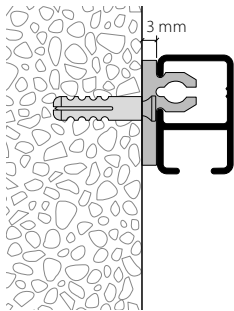

**Picture hook**
galvanised steel

21093

**Adjustment wheel / adjustment screw, galvanised**

Only use with polyester cord

21095.41

**Picture cord Ø 2 mm, white polyester**

500 m rolls

21096.20

Curtain and picture profile with various installation options.

Aluminium, natural anodised

Aluminium, white, RAL 9016

Stock lengths of 6 m

"maxi" accessories

Installation accessories

Services

Made-to-measure including opening

Installation instructions, see next page

Installation

Wall installation with Rail-Line bracket

Fixings approx. every 40 cm

| | Article description | Order no. |
|---|--|---------------------------------|
|  | <p>Curtain profile and picture rail with "maxi"/"sixo" channel</p> <p>Aluminium, natural anodised</p> <p>Aluminium, white, RAL 9016</p> | <p>20300.10</p> <p>20300.20</p> |
|  | <p>Stock lengths of 6 m</p> | <p>Made-to-measure + 20%</p> |
|  | <p>Wall installation clip 3 mm</p> <p>Plastic, white</p> | <p>21303.20</p> |
|  | <p>Ceiling bracket 25 mm</p> <p>Plastic, white</p> | <p>21304.20</p> |
|  | <p>Wall installation bracket 26 mm</p> <p>Plastic, white</p> | <p>21305.20</p> |
|  | <p>Universal installation bracket 30 mm</p> <p>Plastic, white</p> | <p>21302.20</p> |
|  | <p>Profile connector V300, 70 mm</p> <p>Plastic, white</p> | <p>21309.20</p> |
|  | <p>Side cap S20300</p> <p>Plastic, grey</p> | <p>21308.14</p> |
| | <p>Plastic, white</p> | <p>21308.20</p> |
|  | <p>Eyelet roller with shaft</p> | <p>25287</p> |
|  | <p>Eyelet roller with rotatable eyelet</p> | <p>25288</p> |