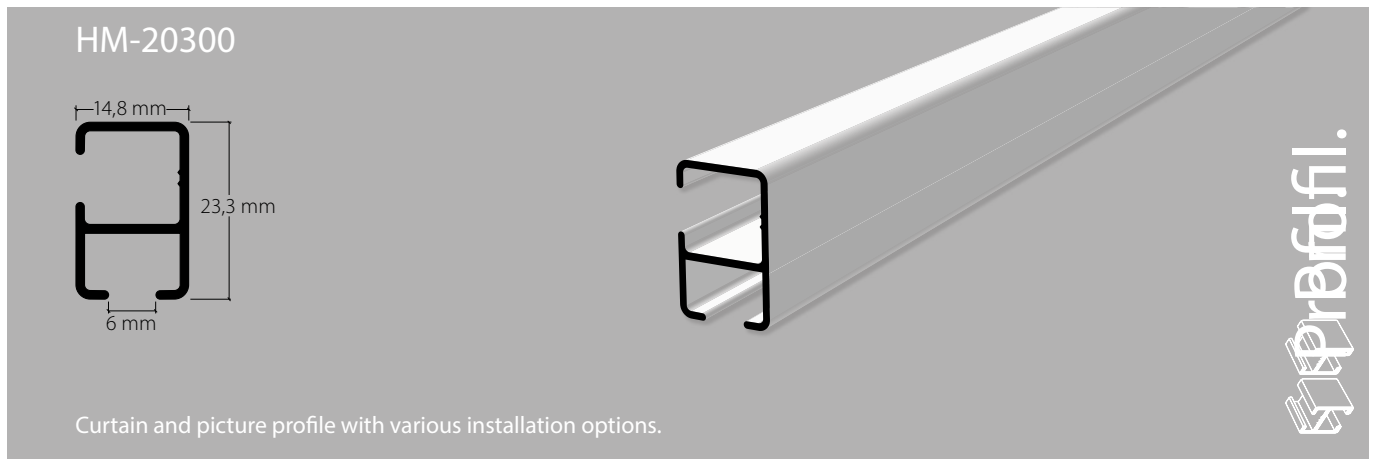

Curtain profile and picture rail with "maxi" / "sixo" channel

Curtain and picture profile with various installation options.

Aluminium, natural anodised

Aluminium, white, RAL 9016

Stock lengths of 6 m

"maxi" accessories