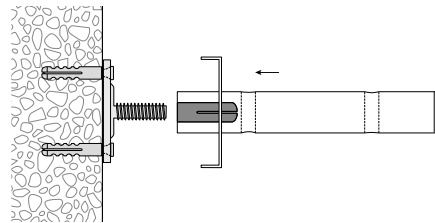

"mini" accessories

Installation accessories

Services

Curved designs, made-to-measure including opening/insert

Bending service

View is always from above with the channel below

Radii: from 100 mm
90° angle or angle of your choice

Non-standard radii and angles as per sketch

Installation instructions, see next page

Installation

Ceiling and wall installation

Fixings approx. every 40-50 cm

Wall installation with Rail-Line bracket

Fixings approx. every 30-40 cm

| | Article description | Order no. |
|---|---|-----------------------|
|  | "mini" picture rail and curtain profile Aluminium, natural anodised | 20180.10 |
| | Aluminium, white, RAL 9016 | 20180.20 |
|  | Stock lengths of 6 m | Made-to-measure + 20% |
|  | Profile connector V80 | 21085 |
|  | Side cap S20180 | |
| | Plastic, grey | 21088.14 |
| | Plastic, white | 21088.20 |
|  | Wall clip, white plastic | 21081.20 |
|  | Ceiling bracket, white plastic | 21082.20 |
|  | Universal bracket for ceiling or wall installation, white plastic | 21083.20 |
| | 30 mm | |
|  | Universal bracket for ceiling or wall installation, white plastic | 21084.20 |
| | 55 mm | |
|  | Corner connection | |
| | Plastic, grey | 21087.14 |
| | Plastic, white | 21087.20 |