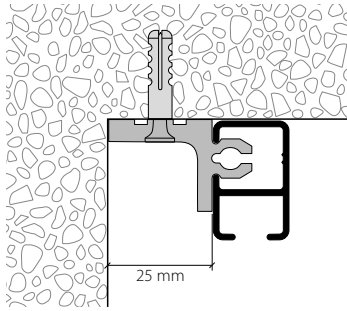

**Picture hook**
galvanised steel

21093

**Adjustment wheel / adjustment screw, galvanised**

Only use with polyester cord

21095.41

**Picture cord Ø 2 mm, white polyester**

500 m rolls

21096.20

Curtain and picture profile with various installation options.

Aluminium, natural anodised

Aluminium, white, RAL 9016

Stock lengths of 6 m

"maxi" accessories

Installation accessories

Services

Made-to-measure including opening

Installation instructions, see next page

Installation

Wall installation with Rail-Line bracket

Fixings approx. every 40 cm

| | Article description | Order no. |
|---|--|---------------------------------|
|  | <p>Curtain profile and picture rail with "maxi"/"sixo" channel</p> <p>Aluminium, natural anodised</p> <p>Aluminium, white, RAL 9016</p> | <p>20300.10</p> <p>20300.20</p> |
|  | <p>Stock lengths of 6 m</p> | <p>Made-to-measure + 20%</p> |
|  | <p>Wall installation clip 3 mm</p> <p>Plastic, white</p> | <p>21303.20</p> |
|  | <p>Ceiling bracket 25 mm</p> <p>Plastic, white</p> | <p>21304.20</p> |
|  | <p>Wall installation bracket 26 mm</p> <p>Plastic, white</p> | <p>21305.20</p> |
|  | <p>Universal installation bracket 30 mm</p> <p>Plastic, white</p> | <p>21302.20</p> |
|  | <p>Profile connector V300, 70 mm</p> <p>Plastic, white</p> | <p>21309.20</p> |
|  | <p>Side cap S20300</p> <p>Plastic, grey</p> | <p>21308.14</p> |
| | <p>Plastic, white</p> | <p>21308.20</p> |
|  | <p>Eyelet roller with shaft</p> | <p>25287</p> |
|  | <p>Eyelet roller with rotatable eyelet</p> | <p>25288</p> |