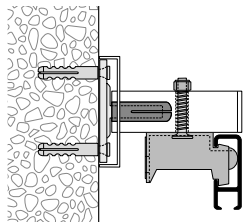

Non-standard radii and angles as per sketch

Installation instructions, see next page

Installation

Ceiling and wall installation

Fixings approx. every 40-50 cm

Wall installation with Rail-Line bracket

Fixings approx. every 30-40 cm

| | Article description | Order no. |
|---|---|-----------------------|
|  | "mini" picture rail and curtain profile Aluminium, natural anodised | 20180.10 |
| | Aluminium, white, RAL 9016 | 20180.20 |
|  | Stock lengths of 6 m | Made-to-measure + 20% |
|  | Profile connector V80 | 21085 |
|  | Side cap S20180 | |
| | Plastic, grey | 21088.14 |
| | Plastic, white | 21088.20 |
|  | Wall clip, white plastic | 21081.20 |
|  | Ceiling bracket, white plastic | 21082.20 |
|  | Universal bracket for ceiling or wall installation, white plastic | 21083.20 |
| | 30 mm | |
|  | Universal bracket for ceiling or wall installation, white plastic | 21084.20 |
| | 55 mm | |
|  | Corner connection | |
| | Plastic, grey | 21087.14 |
| | Plastic, white | 21087.20 |

| | Article description | Order no. |
|--|--|--|
|  | Rail-Line wall bracket, aluminium, undrilled including bracket cap, wall cover, installation plate, brass sleeve, fully assembled | Projection up to Matt aluminium 7 cm 21431.12 10 cm 21432.12 15 cm 21434.12 Aluminium, white 7 cm 21431.20 10 cm 21432.20 15 cm 21434.20 |
|  | Rail hooks Galvanised iron White iron | 21091.20 21092 |
|  | Adjustment wheel / adjustment screw, galvanised only use with polyester cord | 21095.41 |
|  | Picture rail hanger top part aluminium | 21099 |
|  | Picture hook with adjustment screw aluminium | 21094 |
|  | Picture hook self-locking | 21106 |
|  | Picture hook galvanised steel | 21093 |
|  | Nylon picture cord Ø 2 mm, transparent 250 m rolls | 21097.25 |
|  | Picture cord Ø 2 mm, white polyester 500 m rolls | 21096.20 |