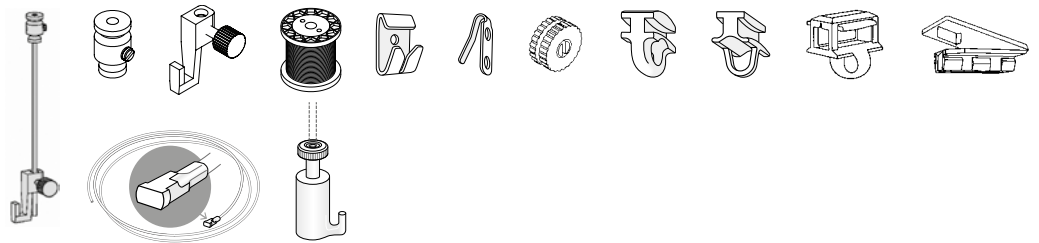

HAMOTEC

Curtain profile and picture rail systems
for ceiling and wall installation

5

Profil.

Curtain profile and picture rail systems for ceiling and wall installation

HM-20180 «mini»
Seite / page 1

HM-20190 «mini»
Seite / page 7

HM-20300 «maxi» / «sixo»
Seite / page 9

Profil.

Curtain profile and picture rail with "mini" channel for wall and ceiling installation

Aluminium, natural anodised

Aluminium, white, RAL 9016

Stock lengths of 6 m

"mini" accessories

Installation accessories

Services

Curved designs, made-to-measure including opening/insert

Bending service

View is always from above with the channel below

Radii: from 100 mm
90° angle or angle of your choice