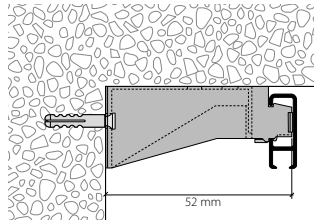

"mini" accessories

Installation accessories

Services

Curved designs, made-to-measure including opening/insert

Bending service

View is always from above with the channel below

Radii: from 100 mm
90° angle or angle of your choice

Non-standard radii and angles as per sketch

Installation instructions, see next page

Installation

Ceiling and wall installation

Fixings approx. every 40-50 cm

Wall installation with Rail-Line bracket

Fixings approx. every 30-40 cm

| | Article description | Order no. |
|---|---|-----------------------|
|  | "mini" picture rail and curtain profile Aluminium, natural anodised | 20180.10 |
| | Aluminium, white, RAL 9016 | 20180.20 |
|  | Stock lengths of 6 m | Made-to-measure + 20% |
|  | Profile connector V80 | 21085 |
|  | Side cap S20180 | |
| | Plastic, grey | 21088.14 |
| | Plastic, white | 21088.20 |
|  | Wall clip, white plastic | 21081.20 |
|  | Ceiling bracket, white plastic | 21082.20 |
|  | Universal bracket for ceiling or wall installation, white plastic | 21083.20 |
| | 30 mm | |
|  | Universal bracket for ceiling or wall installation, white plastic | 21084.20 |
| | 55 mm | |
|  | Corner connection | |
| | Plastic, grey | 21087.14 |
| | Plastic, white | 21087.20 |