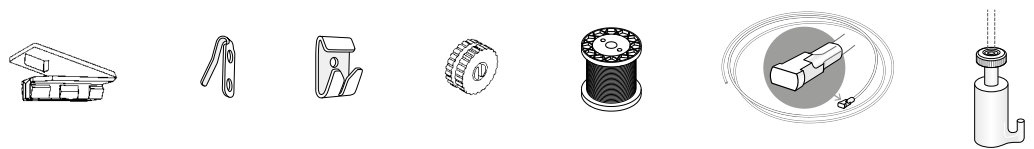

Bending service
Plan view (seen from above). State room side.

Radii: from 100 to 200 mm

95.20180.1
Radii: up to 500 mm

95.20180.2
Radii: up to 1000 mm

95.20180.3

90° angle or angle of your choice

Non-standard radii and angles as per sketch
95.20180.4

Curtain and picture ceiling profile for embedding in plaster with "mini" channel

Aluminium, white, RAL 9016

Original stock lengths of 6 m

"mini" accessories

Installation accessories

Services

Made-to-measure including opening/insert, complete with inserted plaster strip

This profile cannot be bent

Installation

Ceiling installation plates, screwed and glued, with oval hole for levelling.

Caution: The opening for gliders needs to be made before installation.

Handling specification: