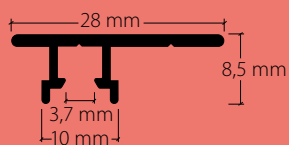

HAMOTEC

Curtain profile and picture rail systems
for ceiling and wall installation

5

Profil.

Curtain profile and picture rail systems for ceiling and wall installation

HM-20180 «mini»
Seite / page 1

HM-20190 «mini»
Seite / page 7