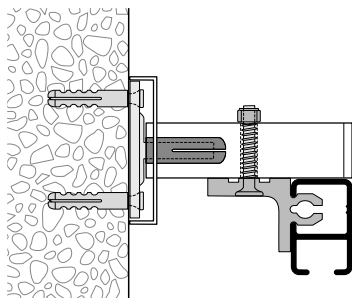

**Picture hook**
galvanised steel

21093

**Adjustment wheel / adjustment screw, galvanised**

Only use with polyester cord

21095.41

**Picture cord Ø 2 mm, white polyester**

500 m rolls

21096.20

Curtain and picture profile with various installation options.

Aluminium, natural anodised

Aluminium, white, RAL 9016

Stock lengths of 6 m

"maxi" accessories

Installation accessories

Services

Made-to-measure including opening

Installation instructions, see next page

Installation

Wall installation with Rail-Line bracket

Fixings approx. every 40 cm

| | Article description | Order no. |
|---|--|---------------------------------|
|  | <p>Curtain profile and picture rail with "maxi"/"sixo" channel</p> <p>Aluminium, natural anodised</p> <p>Aluminium, white, RAL 9016</p> | <p>20300.10</p> <p>20300.20</p> |
|  | <p>Stock lengths of 6 m</p> | <p>Made-to-measure + 20%</p> |
|  | <p>Wall installation clip 3 mm</p> <p>Plastic, white</p> | <p>21303.20</p> |
|  | <p>Ceiling bracket 25 mm</p> <p>Plastic, white</p> | <p>21304.20</p> |
|  | <p>Wall installation bracket 26 mm</p> <p>Plastic, white</p> | <p>21305.20</p> |
|  | <p>Universal installation bracket 30 mm</p> <p>Plastic, white</p> | <p>21302.20</p> |
|  | <p>Profile connector V300, 70 mm</p> <p>Plastic, white</p> | <p>21309.20</p> |
|  | <p>Side cap S20300</p> <p>Plastic, grey</p> | <p>21308.14</p> |
| | <p>Plastic, white</p> | <p>21308.20</p> |
|  | <p>Eyelet roller with shaft</p> | <p>25287</p> |
|  | <p>Eyelet roller with rotatable eyelet</p> | <p>25288</p> |