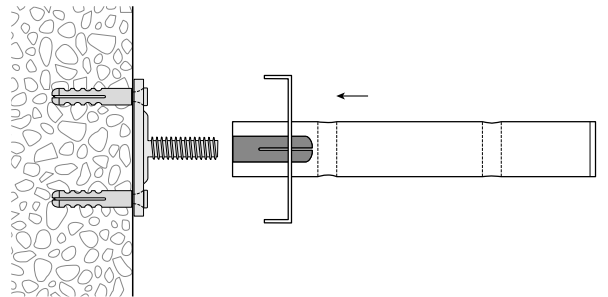

Curtain and picture profile with various installation options.

Aluminium, natural anodised

Aluminium, white, RAL 9016

Stock lengths of 6 m

"maxi" accessories

Installation accessories

Services

Made-to-measure including opening

Installation instructions, see next page

Installation

Wall installation with Rail-Line bracket

Fixings approx. every 40 cm

| | Article description | Order no. |
|---|--|---------------------------------|
|  | <p>Curtain profile and picture rail with "maxi"/"sixo" channel</p> <p>Aluminium, natural anodised</p> <p>Aluminium, white, RAL 9016</p> | <p>20300.10</p> <p>20300.20</p> |
|  | <p>Stock lengths of 6 m</p> | <p>Made-to-measure + 20%</p> |
|  | <p>Wall installation clip 3 mm</p> <p>Plastic, white</p> | <p>21303.20</p> |
|  | <p>Ceiling bracket 25 mm</p> <p>Plastic, white</p> | <p>21304.20</p> |
|  | <p>Wall installation bracket 26 mm</p> <p>Plastic, white</p> | <p>21305.20</p> |
|  | <p>Universal installation bracket 30 mm</p> <p>Plastic, white</p> | <p>21302.20</p> |
|  | <p>Profile connector V300, 70 mm</p> <p>Plastic, white</p> | <p>21309.20</p> |
|  | <p>Side cap S20300</p> <p>Plastic, grey</p> | <p>21308.14</p> |
| | <p>Plastic, white</p> | <p>21308.20</p> |
|  | <p>Eyelet roller with shaft</p> | <p>25287</p> |
|  | <p>Eyelet roller with rotatable eyelet</p> | <p>25288</p> |