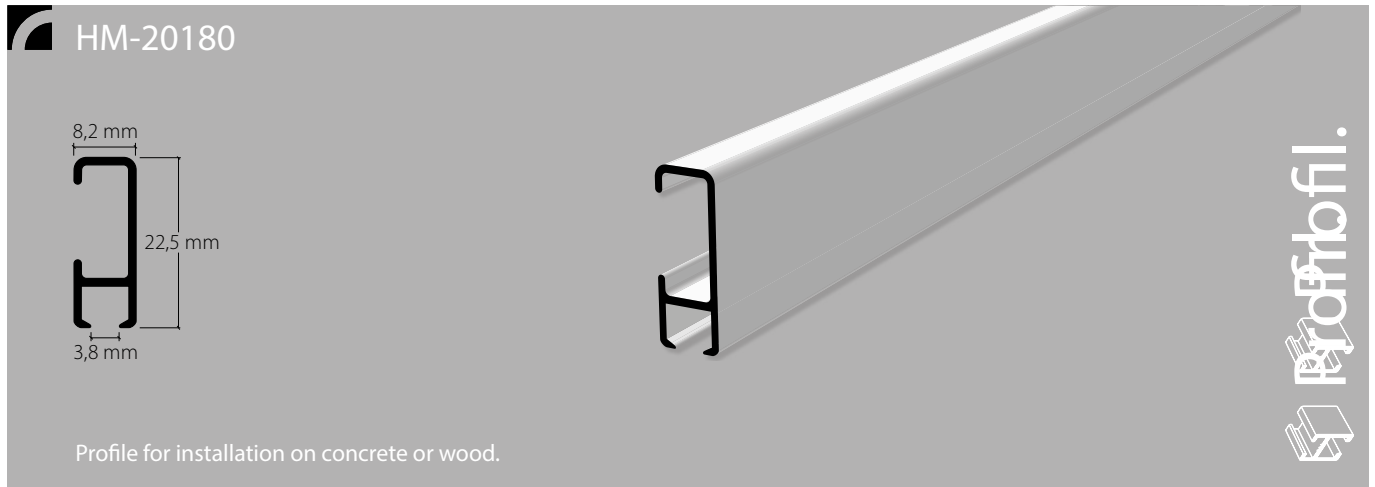

Curtain profile and picture rail with "mini" channel for wall and ceiling installation

Aluminium, natural anodised

Aluminium, white, RAL 9016

Stock lengths of 6 m

"mini" accessories