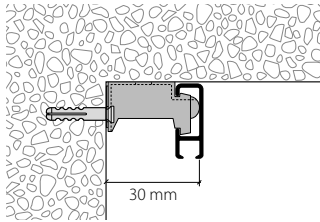

"mini" accessories

Installation accessories

Services

Curved designs, made-to-measure including opening/insert

Bending service

View is always from above with the channel below

Radii: from 100 mm
90° angle or angle of your choice

Non-standard radii and angles as per sketch

Installation instructions, see next page

Installation

Ceiling and wall installation

Fixings approx. every 40-50 cm

Wall installation with Rail-Line bracket

Fixings approx. every 30-40 cm

| | Article description | Order no. |
|---|---|-----------------------|
|  | "mini" picture rail and curtain profile Aluminium, natural anodised | 20180.10 |
| | Aluminium, white, RAL 9016 | 20180.20 |
|  | Stock lengths of 6 m | Made-to-measure + 20% |
|  | Profile connector V80 | 21085 |
|  | Side cap S20180 | |
| | Plastic, grey | 21088.14 |
| | Plastic, white | 21088.20 |
|  | Wall clip, white plastic | 21081.20 |
|  | Ceiling bracket, white plastic | 21082.20 |
|  | Universal bracket for ceiling or wall installation, white plastic | 21083.20 |
| | 30 mm | |
|  | Universal bracket for ceiling or wall installation, white plastic | 21084.20 |
| | 55 mm | |
|  | Corner connection | |
| | Plastic, grey | 21087.14 |
| | Plastic, white | 21087.20 |