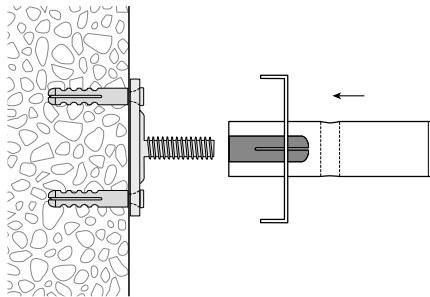

**Picture hook**
galvanised steel

21093

**Adjustment wheel / adjustment screw, galvanised**

Only use with polyester cord

21095.41

**Picture cord Ø 2 mm, white polyester**

500 m rolls

21096.20

Curtain and picture profile with various installation options.

Aluminium, natural anodised

Aluminium, white, RAL 9016

Stock lengths of 6 m

"maxi" accessories

Installation accessories

Services

Made-to-measure including opening

Installation instructions, see next page

Installation

Wall installation with Rail-Line bracket

Fixings approx. every 40 cm

| | Article description | Order no. |
|---|--|---------------------------------|
|  | <p>Curtain profile and picture rail with "maxi"/"sixo" channel</p> <p>Aluminium, natural anodised</p> <p>Aluminium, white, RAL 9016</p> | <p>20300.10</p> <p>20300.20</p> |
|  | <p>Stock lengths of 6 m</p> | <p>Made-to-measure + 20%</p> |
|  | <p>Wall installation clip 3 mm</p> <p>Plastic, white</p> | <p>21303.20</p> |
|  | <p>Ceiling bracket 25 mm</p> <p>Plastic, white</p> | <p>21304.20</p> |
|  | <p>Wall installation bracket 26 mm</p> <p>Plastic, white</p> | <p>21305.20</p> |
|  | <p>Universal installation bracket 30 mm</p> <p>Plastic, white</p> | <p>21302.20</p> |
|  | <p>Profile connector V300, 70 mm</p> <p>Plastic, white</p> | <p>21309.20</p> |
|  | <p>Side cap S20300</p> <p>Plastic, grey</p> | <p>21308.14</p> |
| | <p>Plastic, white</p> | <p>21308.20</p> |
|  | <p>Eyelet roller with shaft</p> | <p>25287</p> |
|  | <p>Eyelet roller with rotatable eyelet</p> | <p>25288</p> |