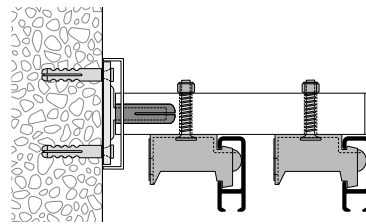

"mini" accessories

Installation accessories

Services

Curved designs, made-to-measure including opening/insert

Bending service

View is always from above with the channel below

Radii: from 100 mm
90° angle or angle of your choice

Non-standard radii and angles as per sketch

Installation instructions, see next page

Installation

Ceiling and wall installation

Fixings approx. every 40-50 cm

Wall installation with Rail-Line bracket

Fixings approx. every 30-40 cm

| | Article description | Order no. |
|---|---|-----------------------|
|  | "mini" picture rail and curtain profile Aluminium, natural anodised | 20180.10 |
| | Aluminium, white, RAL 9016 | 20180.20 |
|  | Stock lengths of 6 m | Made-to-measure + 20% |
|  | Profile connector V80 | 21085 |
|  | Side cap S20180 | |
| | Plastic, grey | 21088.14 |
| | Plastic, white | 21088.20 |
|  | Wall clip, white plastic | 21081.20 |
|  | Ceiling bracket, white plastic | 21082.20 |
|  | Universal bracket for ceiling or wall installation, white plastic | 21083.20 |
| | 30 mm | |
|  | Universal bracket for ceiling or wall installation, white plastic | 21084.20 |
| | 55 mm | |
|  | Corner connection | |
| | Plastic, grey | 21087.14 |
| | Plastic, white | 21087.20 |