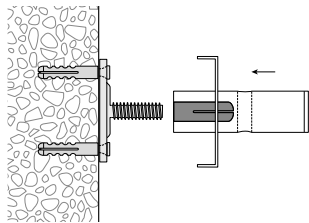

"mini" accessories

Installation accessories

Services

Curved designs, made-to-measure including opening/insert

Bending service

View is always from above with the channel below

Radii: from 100 mm
90° angle or angle of your choice

Non-standard radii and angles as per sketch

Installation instructions, see next page

Installation

Ceiling and wall installation

Fixings approx. every 40-50 cm

Wall installation with Rail-Line bracket

Fixings approx. every 30-40 cm

| | Article description | Order no. |
|---|---|-----------------------|
|  | "mini" picture rail and curtain profile Aluminium, natural anodised | 20180.10 |
| | Aluminium, white, RAL 9016 | 20180.20 |
|  | Stock lengths of 6 m | Made-to-measure + 20% |
|  | Profile connector V80 | 21085 |
|  | Side cap S20180 | |
| | Plastic, grey | 21088.14 |
| | Plastic, white | 21088.20 |
|  | Wall clip, white plastic | 21081.20 |
|  | Ceiling bracket, white plastic | 21082.20 |
|  | Universal bracket for ceiling or wall installation, white plastic | 21083.20 |
| | 30 mm | |
|  | Universal bracket for ceiling or wall installation, white plastic | 21084.20 |
| | 55 mm | |
|  | Corner connection | |
| | Plastic, grey | 21087.14 |
| | Plastic, white | 21087.20 |