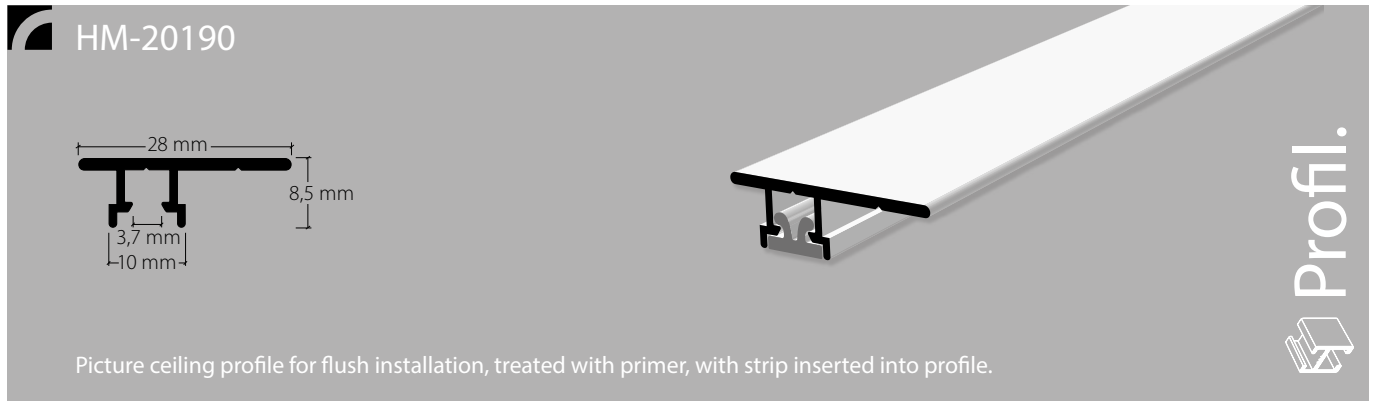

Curtain and picture ceiling profile for embedding in plaster with "mini" channel

Aluminium, white, RAL 9016

Original stock lengths of 6 m

"mini" accessories