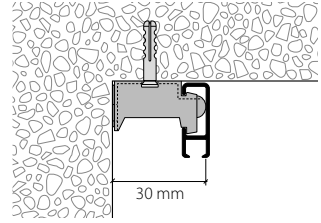

"mini" accessories

Installation accessories

Services

Curved designs, made-to-measure including opening/insert

Bending service

View is always from above with the channel below

Radii: from 100 mm
90° angle or angle of your choice

Non-standard radii and angles as per sketch

Installation instructions, see next page

Installation

Ceiling and wall installation

Fixings approx. every 40-50 cm

Wall installation with Rail-Line bracket

Fixings approx. every 30-40 cm

| | Article description | Order no. |
|---|---|-----------------------|
|  | "mini" picture rail and curtain profile Aluminium, natural anodised | 20180.10 |
| | Aluminium, white, RAL 9016 | 20180.20 |
|  | Stock lengths of 6 m | Made-to-measure + 20% |
|  | Profile connector V80 | 21085 |
|  | Side cap S20180 | |
| | Plastic, grey | 21088.14 |
| | Plastic, white | 21088.20 |
|  | Wall clip, white plastic | 21081.20 |
|  | Ceiling bracket, white plastic | 21082.20 |
|  | Universal bracket for ceiling or wall installation, white plastic | 21083.20 |
| | 30 mm | |
|  | Universal bracket for ceiling or wall installation, white plastic | 21084.20 |
| | 55 mm | |
|  | Corner connection | |
| | Plastic, grey | 21087.14 |
| | Plastic, white | 21087.20 |