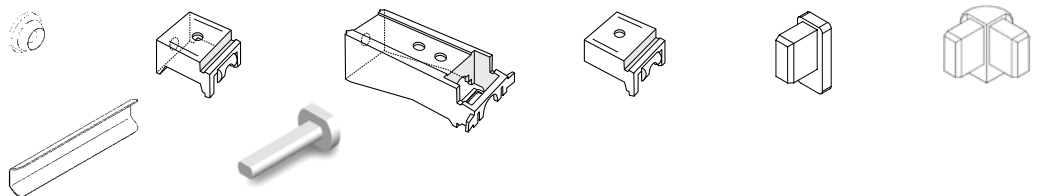

HAMOTEC

Curtain profile and picture rail systems
for ceiling and wall installation

5

Profil.

Curtain profile and picture rail systems for ceiling and wall installation

HM-20180 «mini»
Seite / page 1

HM-20190 «mini»
Seite / page 7

HM-20300 «maxi» / «sixo»
Seite / page 9

Profil.

Curtain profile and picture rail with "mini" channel for wall and ceiling installation

Aluminium, natural anodised

Aluminium, white, RAL 9016

Stock lengths of 6 m

"mini" accessories

Installation accessories

Services

Curved designs, made-to-measure including opening/insert

Bending service

View is always from above with the channel below

Radii: from 100 mm
90° angle or angle of your choice