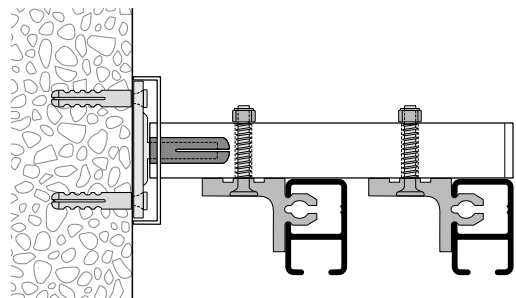

Curtain and picture profile with various installation options.

Aluminium, natural anodised

Aluminium, white, RAL 9016

Stock lengths of 6 m

"maxi" accessories

Installation accessories

Services

Made-to-measure including opening

Installation instructions, see next page

Installation

Wall installation with Rail-Line bracket

Fixings approx. every 40 cm

| | Article description | Order no. |
|---|--|---------------------------------|
|  | <p>Curtain profile and picture rail with "maxi"/"sixo" channel</p> <p>Aluminium, natural anodised</p> <p>Aluminium, white, RAL 9016</p> | <p>20300.10</p> <p>20300.20</p> |
|  | <p>Stock lengths of 6 m</p> | <p>Made-to-measure + 20%</p> |
|  | <p>Wall installation clip 3 mm</p> <p>Plastic, white</p> | <p>21303.20</p> |
|  | <p>Ceiling bracket 25 mm</p> <p>Plastic, white</p> | <p>21304.20</p> |
|  | <p>Wall installation bracket 26 mm</p> <p>Plastic, white</p> | <p>21305.20</p> |
|  | <p>Universal installation bracket 30 mm</p> <p>Plastic, white</p> | <p>21302.20</p> |
|  | <p>Profile connector V300, 70 mm</p> <p>Plastic, white</p> | <p>21309.20</p> |
|  | <p>Side cap S20300</p> <p>Plastic, grey</p> | <p>21308.14</p> |
| | <p>Plastic, white</p> | <p>21308.20</p> |
|  | <p>Eyelet roller with shaft</p> | <p>25287</p> |
|  | <p>Eyelet roller with rotatable eyelet</p> | <p>25288</p> |