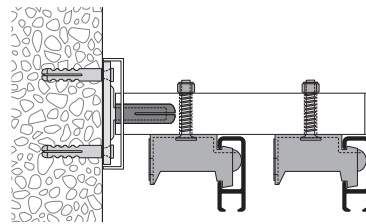

Services

Curved designs, made-to-measure including opening/insert

Bending service

View is always from above with the channel below

Radii: from 100 mm
90° angle or angle of your choice

Non-standard radii and angles as per sketch

Installation instructions, see next page

Installation

Ceiling and wall installation

Fixings approx. every 40-50 cm

Wall installation with Rail-Line bracket

Fixings approx. every 30-40 cm

	Article description	Order no.
	"mini" picture rail and curtain profile Aluminium, natural anodised	20180.10
	Aluminium, white, RAL 9016	20180.20
	Stock lengths of 6 m	Made-to-measure + 20%
	Profile connector V80	21085
	Side cap S20180	
	Plastic, grey	21088.14
	Plastic, white	21088.20
	Wall clip, white plastic	21081.20
	Ceiling bracket, white plastic	21082.20
	Universal bracket for ceiling or wall installation, white plastic	21083.20
	30 mm	
	Universal bracket for ceiling or wall installation, white plastic	21084.20
	55 mm	
	Corner connection	
	Plastic, grey	21087.14
	Plastic, white	21087.20

	Article description	Order no.
--	---------------------	-----------

Rail-Line wall bracket, aluminium, undrilled
including bracket cap, wall cover, installation plate,
brass sleeve, fully assembled

Projection up to

Picture rail hanger top part 21099
aluminium

Picture hook with adjustment screw 21094
aluminium

Picture hook 21106
self-locking

Picture hook 21093
galvanised steel

Nylon picture cord Ø 2 mm, transparent 21097.25
250 m rolls