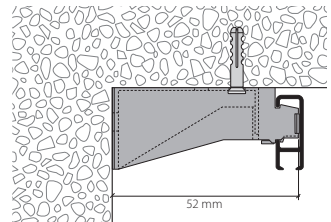

Curtain profile and picture rail with "mini" channel for wall and ceiling installation

Aluminium, natural anodised

Aluminium, white, RAL 9016

Stock lengths of 6 m

"mini" accessories

Installation accessories

Services

Curved designs, made-to-measure including opening/insert

Bending service

View is always from above with the channel below

Radii: from 100 mm
90° angle or angle of your choice

Non-standard radii and angles as per sketch

Installation instructions, see next page

Installation

Ceiling and wall installation

Fixings approx. every 40-50 cm

Wall installation with Rail-Line bracket

Fixings approx. every 30-40 cm

	Article description	Order no.
	"mini" picture rail and curtain profile Aluminium, natural anodised	20180.10
	Aluminium, white, RAL 9016	20180.20
	Stock lengths of 6 m	Made-to-measure + 20%
	Profile connector V80	21085
	Side cap S20180	
	Plastic, grey	21088.14
	Plastic, white	21088.20
	Wall clip, white plastic	21081.20
	Ceiling bracket, white plastic	21082.20
	Universal bracket for ceiling or wall installation, white plastic	21083.20
	30 mm	
	Universal bracket for ceiling or wall installation, white plastic	21084.20
	55 mm	
	Corner connection	
	Plastic, grey	21087.14
	Plastic, white	21087.20