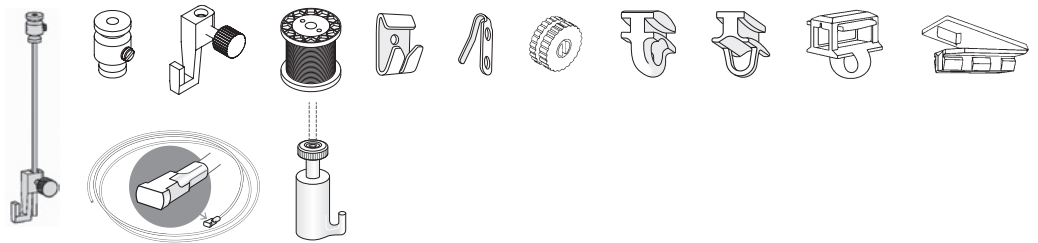

Curtain profile and picture rail with "mini" channel for wall and ceiling installation

Aluminium, natural anodised

Aluminium, white, RAL 9016

Stock lengths of 6 m

"mini" accessories

Installation accessories

Services

Curved designs, made-to-measure including opening/insert

Bending service

View is always from above with the channel below

Radii: from 100 mm
90° angle or angle of your choice

Non-standard radii and angles as per sketch

Installation instructions, see next page

Installation

Ceiling and wall installation

Fixings approx. every 40-50 cm

Wall installation with Rail-Line bracket

Fixings approx. every 30-40 cm

	Article description	Order no.
	"mini" picture rail and curtain profile Aluminium, natural anodised	20180.10
	Aluminium, white, RAL 9016	20180.20
	Stock lengths of 6 m	Made-to-measure + 20%
	Profile connector V80	21085
	Side cap S20180	
	Plastic, grey	21088.14
	Plastic, white	21088.20
	Wall clip, white plastic	21081.20
	Ceiling bracket, white plastic	21082.20
	Universal bracket for ceiling or wall installation, white plastic	21083.20
	30 mm	
	Universal bracket for ceiling or wall installation, white plastic	21084.20
	55 mm	
	Corner connection	
	Plastic, grey	21087.14
	Plastic, white	21087.20

	Article description	Order no.
--	---------------------	-----------

Rail-Line wall bracket, aluminium, undrilled
including bracket cap, wall cover, installation plate,
brass sleeve, fully assembled

Projection up to