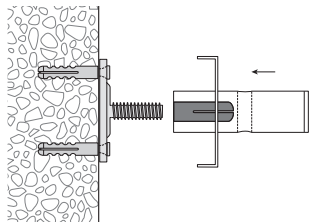

Services

Curved designs, made-to-measure including opening/insert

Bending service

View is always from above with the channel below

Radii: from 100 mm
90° angle or angle of your choice

Non-standard radii and angles as per sketch

Installation instructions, see next page

Installation

Ceiling and wall installation

Fixings approx. every 40-50 cm

Wall installation with Rail-Line bracket

Fixings approx. every 30-40 cm

	Article description	Order no.
	"mini" picture rail and curtain profile Aluminium, natural anodised	20180.10
	Aluminium, white, RAL 9016	20180.20
	Stock lengths of 6 m	Made-to-measure + 20%
	Profile connector V80	21085
	Side cap S20180	
	Plastic, grey	21088.14
	Plastic, white	21088.20
	Wall clip, white plastic	21081.20
	Ceiling bracket, white plastic	21082.20
	Universal bracket for ceiling or wall installation, white plastic	21083.20
	30 mm	
	Universal bracket for ceiling or wall installation, white plastic	21084.20
	55 mm	
	Corner connection	
	Plastic, grey	21087.14
	Plastic, white	21087.20

	Article description	Order no.
--	---------------------	-----------

Rail-Line wall bracket, aluminium, undrilled
including bracket cap, wall cover, installation plate,
brass sleeve, fully assembled

Projection up to

Matt aluminium	7 cm	21431.12
	10 cm	21432.12
	15 cm	21434.12
Aluminium, white	7 cm	21431.20
	10 cm	21432.20
	15 cm	21434.20

Rail hooks

Galvanised iron	21092
White iron	21091.20

Adjustment wheel / adjustment screw, galvanised 21095.41
only use with polyester cord