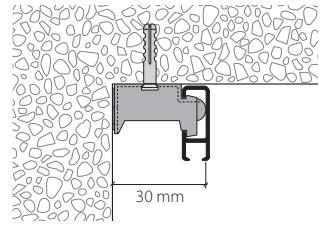

Curtain profile and picture rail with "mini" channel for wall and ceiling installation

Aluminium, natural anodised

Aluminium, white, RAL 9016

Stock lengths of 6 m

"mini" accessories

Installation accessories

Services

Curved designs, made-to-measure including opening/insert

Bending service

View is always from above with the channel below

Radii: from 100 mm
90° angle or angle of your choice

Non-standard radii and angles as per sketch

Installation instructions, see next page

Installation

Ceiling and wall installation

Fixings approx. every 40-50 cm

Wall installation with Rail-Line bracket

Fixings approx. every 30-40 cm

	Article description	Order no.
	"mini" picture rail and curtain profile Aluminium, natural anodised	20180.10
	Aluminium, white, RAL 9016	20180.20
	Stock lengths of 6 m	Made-to-measure + 20%
	Profile connector V80	21085
	Side cap S20180	
	Plastic, grey	21088.14
	Plastic, white	21088.20
	Wall clip, white plastic	21081.20
	Ceiling bracket, white plastic	21082.20
	Universal bracket for ceiling or wall installation, white plastic	21083.20
	30 mm	
	Universal bracket for ceiling or wall installation, white plastic	21084.20
	55 mm	
	Corner connection	
	Plastic, grey	21087.14
	Plastic, white	21087.20