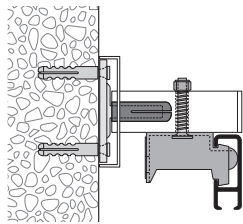

Services

Curved designs, made-to-measure including opening/insert

Bending service

View is always from above with the channel below

Radii: from 100 mm
90° angle or angle of your choice

Non-standard radii and angles as per sketch

Installation instructions, see next page

Installation

Ceiling and wall installation

Fixings approx. every 40-50 cm

Wall installation with Rail-Line bracket

Fixings approx. every 30-40 cm

	Article description	Order no.
	"mini" picture rail and curtain profile Aluminium, natural anodised	20180.10
	Aluminium, white, RAL 9016	20180.20
	Stock lengths of 6 m	Made-to-measure + 20%
	Profile connector V80	21085
	Side cap S20180	
	Plastic, grey	21088.14
	Plastic, white	21088.20
	Wall clip, white plastic	21081.20
	Ceiling bracket, white plastic	21082.20
	Universal bracket for ceiling or wall installation, white plastic	21083.20
	30 mm	
	Universal bracket for ceiling or wall installation, white plastic	21084.20
	55 mm	
	Corner connection	
	Plastic, grey	21087.14
	Plastic, white	21087.20

	Article description	Order no.
--	---------------------	-----------

Rail-Line wall bracket, aluminium, undrilled
including bracket cap, wall cover, installation plate,
brass sleeve, fully assembled

Projection up to

Matt aluminium	7 cm	21431.12
	10 cm	21432.12
	15 cm	21434.12
Aluminium, white	7 cm	21431.20
	10 cm	21432.20
	15 cm	21434.20

Rail hooks

Galvanised iron	21092
White iron	21091.20

Adjustment wheel / adjustment screw, galvanised 21095.41
only use with polyester cord