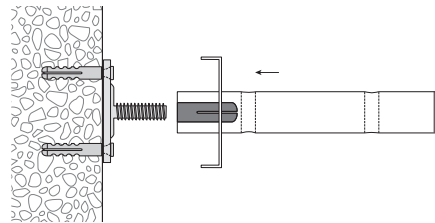

Services

Curved designs, made-to-measure including opening/insert

Bending service

View is always from above with the channel below

Radii: from 100 mm
90° angle or angle of your choice

Non-standard radii and angles as per sketch

Installation instructions, see next page

Installation

Ceiling and wall installation

Fixings approx. every 40-50 cm

Wall installation with Rail-Line bracket

Fixings approx. every 30-40 cm

	Article description	Order no.
	"mini" picture rail and curtain profile Aluminium, natural anodised	20180.10
	Aluminium, white, RAL 9016	20180.20
	Stock lengths of 6 m	Made-to-measure + 20%
	Profile connector V80	21085
	Side cap S20180	
	Plastic, grey	21088.14
	Plastic, white	21088.20
	Wall clip, white plastic	21081.20
	Ceiling bracket, white plastic	21082.20
	Universal bracket for ceiling or wall installation, white plastic	21083.20
	30 mm	
	Universal bracket for ceiling or wall installation, white plastic	21084.20
	55 mm	
	Corner connection	
	Plastic, grey	21087.14
	Plastic, white	21087.20

	Article description	Order no.
--	---------------------	-----------

Rail-Line wall bracket, aluminium, undrilled
including bracket cap, wall cover, installation plate,
brass sleeve, fully assembled

Projection up to