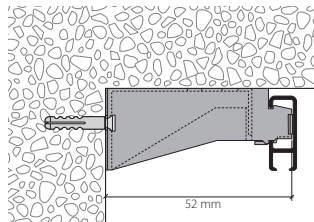

Curtain profile and picture rail with "mini" channel for wall and ceiling installation

Aluminium, natural anodised

Aluminium, white, RAL 9016

Stock lengths of 6 m

"mini" accessories

Installation accessories

Services

Curved designs, made-to-measure including opening/insert

Bending service

View is always from above with the channel below

Radii: from 100 mm
90° angle or angle of your choice

Non-standard radii and angles as per sketch

Installation instructions, see next page

Installation

Ceiling and wall installation

Fixings approx. every 40-50 cm

Wall installation with Rail-Line bracket

Fixings approx. every 30-40 cm

	Article description	Order no.
	"mini" picture rail and curtain profile Aluminium, natural anodised	20180.10
	Aluminium, white, RAL 9016	20180.20
	Stock lengths of 6 m	Made-to-measure + 20%
	Profile connector V80	21085
	Side cap S20180	
	Plastic, grey	21088.14
	Plastic, white	21088.20
	Wall clip, white plastic	21081.20
	Ceiling bracket, white plastic	21082.20
	Universal bracket for ceiling or wall installation, white plastic	21083.20
	30 mm	
	Universal bracket for ceiling or wall installation, white plastic	21084.20
	55 mm	
	Corner connection	
	Plastic, grey	21087.14
	Plastic, white	21087.20