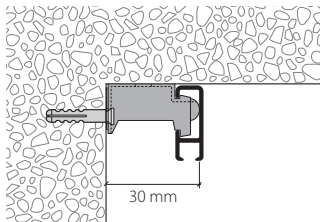

Curtain profile and picture rail with "mini" channel for wall and ceiling installation

Aluminium, natural anodised

Aluminium, white, RAL 9016

Stock lengths of 6 m

"mini" accessories

Installation accessories

Services

Curved designs, made-to-measure including opening/insert

Bending service

View is always from above with the channel below

Radii: from 100 mm
90° angle or angle of your choice

Non-standard radii and angles as per sketch

Installation instructions, see next page

Installation

Ceiling and wall installation

Fixings approx. every 40-50 cm

Wall installation with Rail-Line bracket

Fixings approx. every 30-40 cm

	Article description	Order no.
	"mini" picture rail and curtain profile Aluminium, natural anodised	20180.10
	Aluminium, white, RAL 9016	20180.20
	Stock lengths of 6 m	Made-to-measure + 20%
	Profile connector V80	21085
	Side cap S20180	
	Plastic, grey	21088.14
	Plastic, white	21088.20
	Wall clip, white plastic	21081.20
	Ceiling bracket, white plastic	21082.20
	Universal bracket for ceiling or wall installation, white plastic	21083.20
	30 mm	
	Universal bracket for ceiling or wall installation, white plastic	21084.20
	55 mm	
	Corner connection	
	Plastic, grey	21087.14
	Plastic, white	21087.20