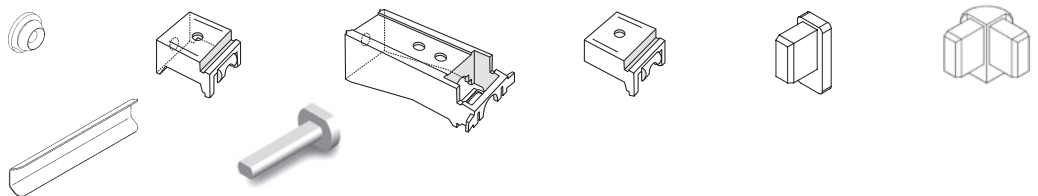

Curtain profile and picture rail with "mini" channel for wall and ceiling installation

Aluminium, natural anodised

Aluminium, white, RAL 9016

Stock lengths of 6 m

"mini" accessories

Installation accessories

Services

Curved designs, made-to-measure including opening/insert

Bending service

View is always from above with the channel below

Radii: from 100 mm
90° angle or angle of your choice

Non-standard radii and angles as per sketch

Installation instructions, see next page

Installation

Ceiling and wall installation

Fixings approx. every 40-50 cm

Wall installation with Rail-Line bracket

Fixings approx. every 30-40 cm

	Article description	Order no.
	"mini" picture rail and curtain profile Aluminium, natural anodised	20180.10
	Aluminium, white, RAL 9016	20180.20
	Stock lengths of 6 m	Made-to-measure + 20%
	Profile connector V80	21085
	Side cap S20180	
	Plastic, grey	21088.14
	Plastic, white	21088.20
	Wall clip, white plastic	21081.20
	Ceiling bracket, white plastic	21082.20
	Universal bracket for ceiling or wall installation, white plastic	21083.20
	30 mm	
	Universal bracket for ceiling or wall installation, white plastic	21084.20
	55 mm	
	Corner connection	
	Plastic, grey	21087.14
	Plastic, white	21087.20

	Article description	Order no.
--	---------------------	-----------

Rail-Line wall bracket, aluminium, undrilled
including bracket cap, wall cover, installation plate,
brass sleeve, fully assembled

Projection up to