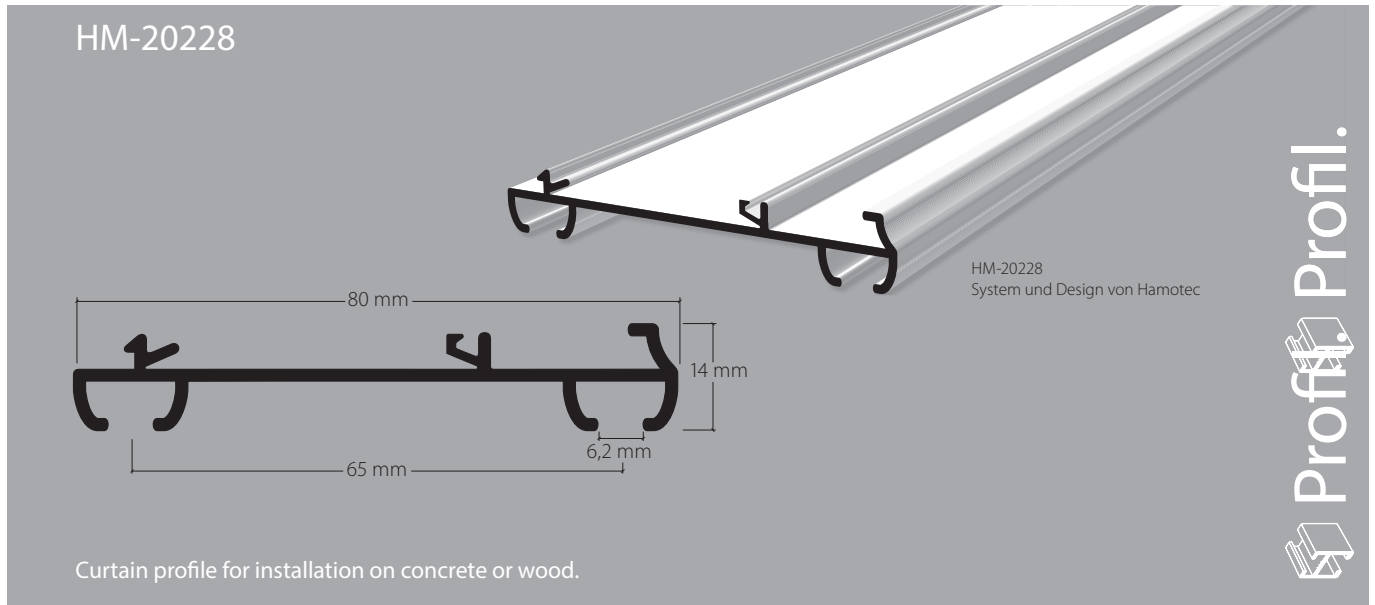

## 2-channel curtain profile with "maxi" channel, VS57 standard

Curtain profile for installation on concrete or wood.

Aluminium, white, RAL 9016

Stock lengths of 4 m and 6 m

"maxi" accessories

Installation accessories

Services

Made-to-measure including opening and mitre

This profile cannot be bent

Opening / glider entry is only possible with "midi" punch head.

Installation

Caution: pay attention to profile position

Higher profile side = **Room side**

Installation of clamping bolt

Fixings approx. every 40-50 cm

Article description

Order no.

**"maxi" 2-channel curtain profile**  
for installation with clamping bolt

Aluminium, white, RAL 9016

Other colours on  
request

20228.20

Stock lengths of 4 m and 6 m

Made-to-measure + 20%

**Installation of clamping bolt, white plastic**  
for profiles 20219, 20228

21039.20

**Profile connector V20, aluminium**  
for profiles 20219, 20228