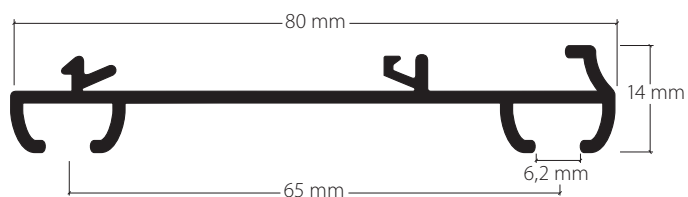

## 2-channel curtain profile with "maxi" channel, VS57 standard

Curtain profile for installation on concrete or wood.

Aluminium, white, RAL 9016

Stock lengths of 4 m and 6 m

"maxi" accessories

Installation accessories

Services

Made-to-measure including opening and mitre

This profile cannot be bent

Opening / glider entry is only possible with "midi" punch head.

Installation

Caution: pay attention to profile position

Higher profile side = **Room side**

Installation of clamping bolt

Fixings approx. every 40-50 cm

Article description

Order no.

**"maxi" 2-channel curtain profile**  
for installation with clamping bolt

Aluminium, white, RAL 9016

Other colours on  
request

20228.20

Stock lengths of 4 m and 6 m

Made-to-measure + 20%

**Installation of clamping bolt, white plastic**  
for profiles 20219, 20228

21039.20

**Profile connector V20, aluminium**  
for profiles 20219, 20228