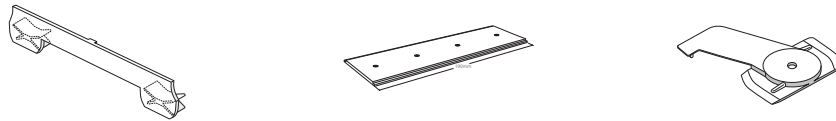

## 2-channel curtain profile with "maxi" channel, VS57 standard

Curtain profile for installation on concrete or wood.

Aluminium, white, RAL 9016

Stock lengths of 4 m and 6 m

"maxi" accessories

Installation accessories

Services

Made-to-measure including opening and mitre

This profile cannot be bent

Opening / glider entry is only possible with "midi" punch head.

Installation

Caution: pay attention to profile position

Higher profile side = **Room side**

Installation of clamping bolt

Fixings approx. every 40-50 cm

Article description

Order no.

**"maxi" 2-channel curtain profile**  
for installation with clamping bolt

Aluminium, white, RAL 9016

Other colours on  
request

20228.20

Stock lengths of 4 m and 6 m

Made-to-measure + 20%

**Installation of clamping bolt, white plastic**  
for profiles 20219, 20228

21039.20

**Profile connector V20, aluminium**  
for profiles 20219, 20228