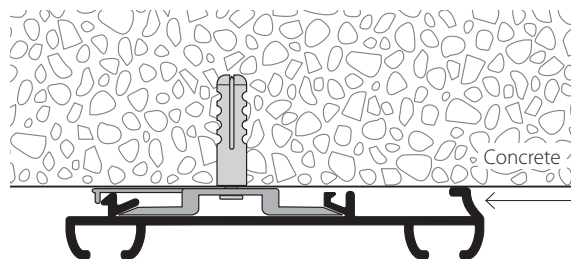

Services

Made-to-measure including opening and mitre

This profile cannot be bent

Opening / glider entry is only possible with "midi" punch head.

Installation

Caution: pay attention to profile position

Higher profile side = **Room side**

Installation of clamping bolt

Fixings approx. every 40-50 cm

Article description

Order no.

**"maxi" 2-channel curtain profile**  
for installation with clamping bolt

Aluminium, white, RAL 9016

Other colours on  
request

20228.20

Stock lengths of 4 m and 6 m

Made-to-measure + 20%

**Installation of clamping bolt, white plastic**  
for profiles 20219, 20228

21039.20

**Profile connector V20, aluminium**  
for profiles 20219, 20228

21028

**Side cap S20228**

Plastic, white

21024.20

Fixings approx. every 40-50 cm.

Caution: Opening / glider entry is only possible with "midi" punch head.