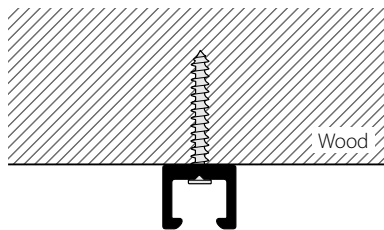

Piccolo screw-on curtain profile with "mini" channel

Aluminium, natural anodised

Aluminium, white, RAL 9016

Stock lengths of 6 m

"mini" accessories

Services

Made-to-measure including opening

Installation accessories

Installation

Profile drilled approx. every 12 cm \varnothing 2.5 mm
Installation with self-centring pins

	Article description	Order no.
	<p>“mini” screw-on curtain profile</p> <p>Aluminium, natural anodised, drilled</p> <p>Aluminium, white, RAL 9016, drilled</p>	<p>109.10</p> <p>109.20</p>
	Stock lengths of 6 m	Made-to-measure + 20%
	<p>Plaster protection strip, plastic, white</p> <p>50 m rolls</p>	21054.20
	<p>Self-centring screws, galvanised</p> <p>12 mm</p> <p>15 mm</p> <p>18 mm</p>	<p>13001</p> <p>13003</p> <p>13005</p>