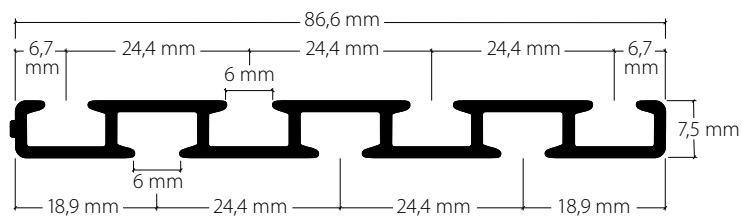

Countersunk drill hole every 40-50 cm along profile, white cap

Ordering information:

Please state whether 3-channel HM-20503 or 4-channel HM-20504 is being used for drill holes.

Article description

Order no.

Reversible, can be used on both sides,
3-channel and reversible 4-channel

3-channel/4-channel

Aluminium, natural anodised

20503.10

3-channel/4-channel

Aluminium, white, RAL 9016

20503.20

Drill hole for Topspan
universal screw 4.5 x ...

95.20801

Stock lengths of 6 m

Made-to-measure + 20%

Opening / glider entry is only possible with "midi" punch head.

Side cap S503

Plastic, grey

21509.14

Plastic, white

21509.20

Profile connector V407, white plastic

21956.20

	Article description	Order no.
	<p>Topspan universal screw hex key, special head for white cap</p> <p>4.5 × 40 mm</p> <p>4.5 × 50 mm</p> <p>4.5 × 80 mm</p>	<p>55084</p> <p>55085</p> <p>55088</p>
	<p>Topspan cap 3.1 × 9.0 mm for Topspan screws</p> <p>Plastic, white</p>	<p>55091.20</p>
	<p>Clip bracket for 3-channel use</p> <p>Plastic, grey</p> <p>Plastic, white</p>	<p>21506.14</p> <p>21506.20</p>
	<p>Clip bracket for 4-channel use</p> <p>Plastic, grey</p> <p>Plastic, white</p>	<p>21505.14</p> <p>21505.20</p>
	<p><i>«sixo»</i> “sixo” cross-bracket glider HC3 for profile channel width 5.8-6.2 mm</p>	<p>25503</p>
	<p><i>«sixo»</i> “sixo” longitudinal bracket glider HC4 for profile channel width 5.8-6.2 mm</p>	<p>25504</p>