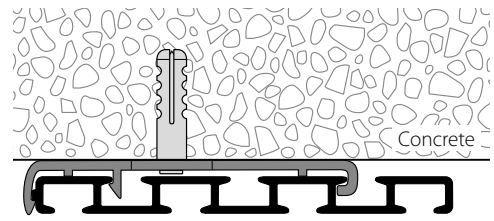

3- to 4-channel reversible rail with "maxi"/"sixo" track

HM-20503 / 504

3-Lauf
3 voies

4-Lauf
4 voies

Reversible rail for visible installation; can be used on both sides.

Profil.

Aluminium, natural anodised

Opening / glider entry is only possible with "midi" punch head.

Installation

3-channel ceiling installation-

4-channel ceiling installation-

3-channel ceiling installation with clip bracket

4-channel ceiling installation with clip bracket

Countersunk drill hole every 40-50 cm along profile, white cap

Ordering information:

Please state whether 3-channel HM-20503 or 4-channel HM-20504 is being used for drill holes.

Article description

Order no.

Reversible, can be used on both sides,
3-channel and reversible 4-channel

3-channel/4-channel

Aluminium, natural anodised

20503.10

3-channel/4-channel

Aluminium, white, RAL 9016

20503.20

Drill hole for Topspan
universal screw 4.5 x ...