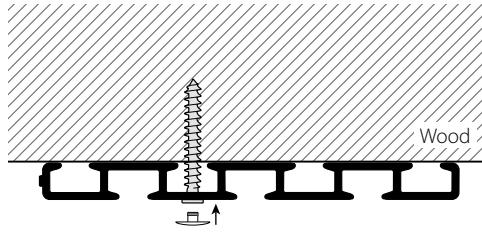

Installation

3-channel ceiling installation-