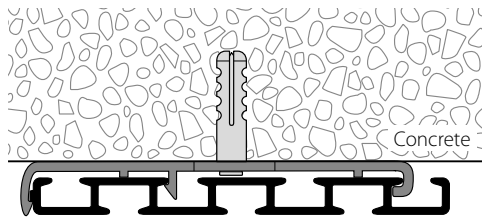

3- to 4-channel reversible rail with "maxi"/"sixo" track

HM-20503 / 504

3-Lauf
3 voies

4-Lauf
4 voies

Reversible rail for visible installation; can be used on both sides.

Profil.

Aluminium, natural anodised

Opening / glider entry is only possible with "midi" punch head.

Installation

3-channel ceiling installation-

4-channel ceiling installation-

3-channel ceiling installation with clip bracket

4-channel ceiling installation with clip bracket

Countersunk drill hole every 40-50 cm along profile, white cap

Ordering information:

Please state whether 3-channel HM-20503 or 4-channel HM-20504 is being used for drill holes.

Article description

Order no.

Reversible, can be used on both sides,
3-channel and reversible 4-channel

3-channel/4-channel

Aluminium, natural anodised

20503.10

3-channel/4-channel

Aluminium, white, RAL 9016

20503.20

Drill hole for Topspan
universal screw 4.5 x ...