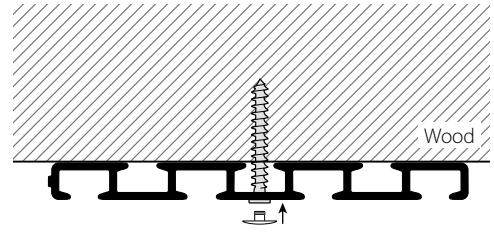

4-channel ceiling installation-