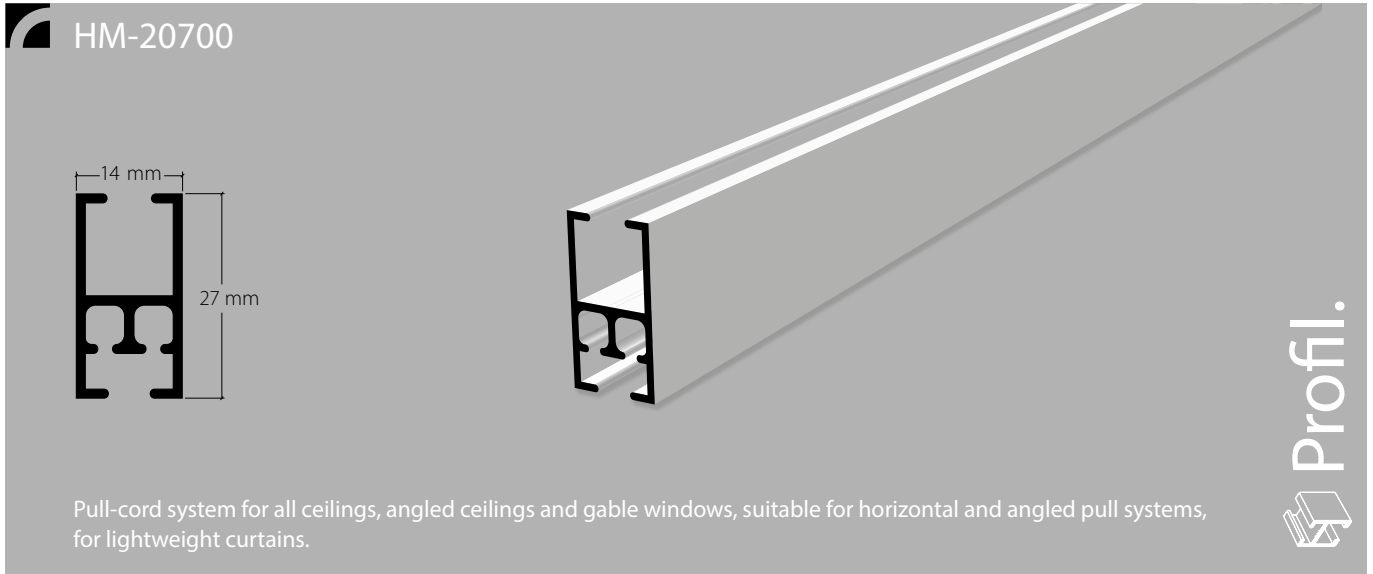

Pull-cord curtain profile system with "maxi"/"sixo" channel

Aluminium, natural anodised Aluminium, white, RAL 9016

Services

Only assembled in the given lengths

Scope of delivery

Includes profile end caps, ceiling brackets and sealing plugs, supplied as standard without openings and butt connectors

Note

Use "maxi" punch-head pliers for openings

Installation instructions, see next page

Installation

Ceiling installation, with ceiling brackets

Ordering information

- Model
- Profile colour
- Cord operation on left or right
- Length of operating cord
- Blind side – left, right or both sides
- Ceiling or wall installation
- Profile length in cm, max. 590 cm
- Type of fixing
- Bends (sketch)
- Recess, if required
(left, right, both sides)

Weight scale

Article description

Order no.

Pull-cord curtain profile system, assembled

Aluminium, natural anodised

20700.11.100
 20700.11.120
 20700.11.140
 20700.11.160
 20700.11.180
 20700.11.200
 20700.11.220
 20700.11.240
 20700.11.260
 20700.11.280
 20700.11.300
 20700.11.320
 20700.11.340
 20700.11.360
 20700.11.380
 20700.11.400
 20700.11.420
 20700.11.440
 20700.11.460
 20700.11.480
 20700.11.500
 20700.11.520
 20700.11.540
 20700.11.560
 20700.11.580