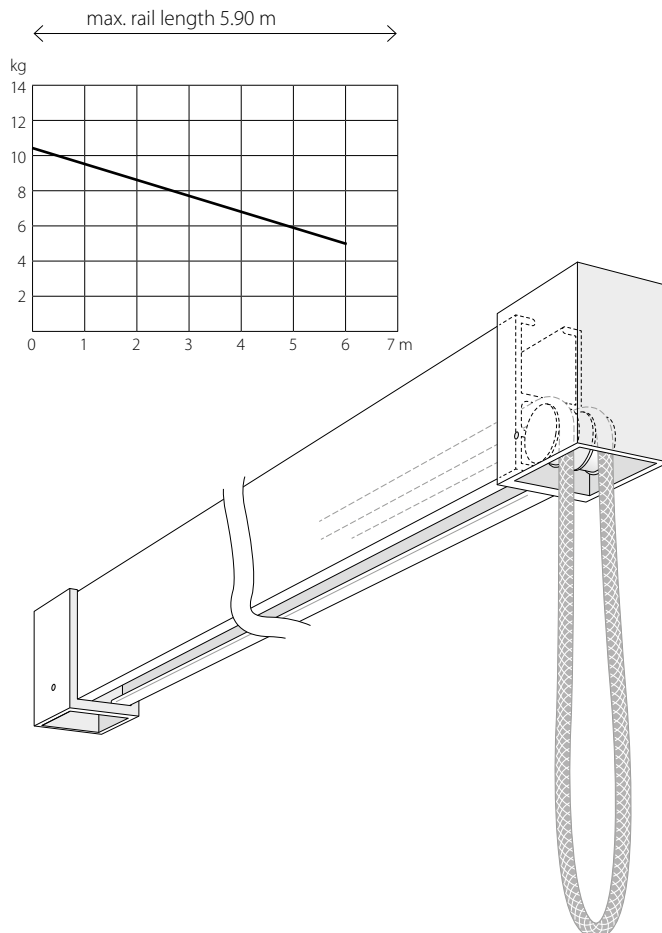

Pull-cord curtain profile system with "maxi"/"sixo" channel

Aluminium, natural anodised Aluminium, white, RAL 9016

Services

Only assembled in the given lengths

Scope of delivery

Includes profile end caps, ceiling brackets and sealing plugs, supplied as standard without openings and butt connectors

Note

Use "maxi" punch-head pliers for openings

Installation instructions, see next page

Installation

Ceiling installation, with ceiling brackets

Ordering information

- Model
- Profile colour
- Cord operation on left or right
- Length of operating cord
- Blind side – left, right or both sides
- Ceiling or wall installation
- Profile length in cm, max. 590 cm
- Type of fixing
- Bends (sketch)
- Recess, if required
(left, right, both sides)

Weight scale

Article description

Order no.

Pull-cord curtain profile system, assembled

Aluminium, natural anodised

20700.11.100
 20700.11.120
 20700.11.140
 20700.11.160
 20700.11.180
 20700.11.200
 20700.11.220
 20700.11.240
 20700.11.260
 20700.11.280
 20700.11.300
 20700.11.320
 20700.11.340
 20700.11.360
 20700.11.380
 20700.11.400
 20700.11.420
 20700.11.440
 20700.11.460
 20700.11.480
 20700.11.500
 20700.11.520
 20700.11.540
 20700.11.560
 20700.11.580