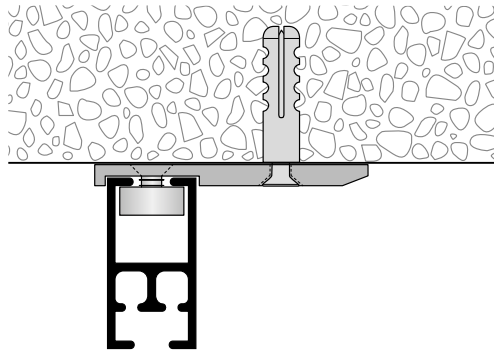

Pull-cord curtain profile system with "maxi"/"sixo" channel

Aluminium, natural anodised Aluminium, white, RAL 9016

Services

Only assembled in the given lengths

Scope of delivery

Includes profile end caps, ceiling brackets and sealing plugs, supplied as standard without openings and butt connectors

Note

Use "maxi" punch-head pliers for openings

Installation instructions, see next page

Installation

Ceiling installation, with ceiling brackets

Ordering information

- Model
- Profile colour
- Cord operation on left or right
- Length of operating cord
- Blind side – left, right or both sides
- Ceiling or wall installation
- Profile length in cm, max. 590 cm
- Type of fixing
- Bends (sketch)
- Recess, if required
(left, right, both sides)

Weight scale

Article description

Order no.

Pull-cord curtain profile system, assembled

Aluminium, natural anodised

20700.11.100
 20700.11.120
 20700.11.140
 20700.11.160
 20700.11.180
 20700.11.200
 20700.11.220
 20700.11.240
 20700.11.260
 20700.11.280
 20700.11.300
 20700.11.320
 20700.11.340
 20700.11.360
 20700.11.380
 20700.11.400
 20700.11.420
 20700.11.440
 20700.11.460
 20700.11.480
 20700.11.500
 20700.11.520
 20700.11.540
 20700.11.560
 20700.11.580